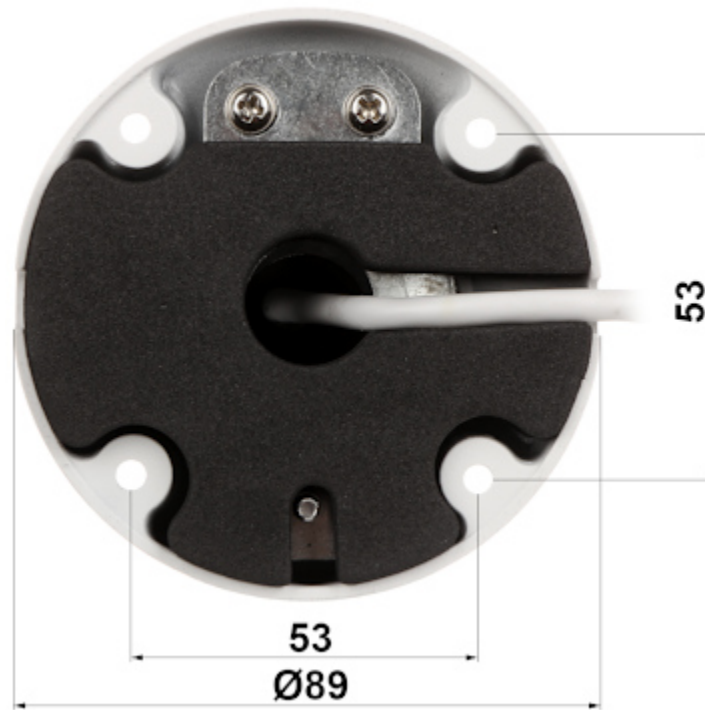

DELTA-OPTI Monika Matysiak; <https://www.delta.poznan.pl>
POL; 60-713 Poznań; Graniczna 10
e-mail: delta-opti@delta.poznan.pl; tel: +(48) 61 864 69 60

ONVIF:	2.4
RS-485 interface:	—
Mobile phones support:	Port no.: 80 or access by a cloud (P2P) <ul style="list-style-type: none"> • Android: Free application BitVision • iOS (iPhone): Free application BitVision
Default IP address:	192.168.1.168
Default admin user / password:	admin / admin
Web browser access ports:	80
PC client access ports:	80
Mobile client access ports:	80
Port ONVIF:	80
RTSP URL:	rtsp://user:password@ip_address:80/0 - Main stream rtsp://user:password@ip_address:80/1 - Sub stream
Main features:	<ul style="list-style-type: none"> • 2D-DNR, 3D-DNR - Digital Noise Reduction • F-DNR (Defog) - Reduction of image noise caused by precipitation • WDR - Wide Dynamic Range • ROI - improve the quality of selected parts of image • BLC - Back Light Compensation • Possibility to change the resolution, quality and bit rate • ICR - Movable InfraRed filter • Motion Detection • Privacy zones • Mirror - Mirror image • Day/Night mode - configurable • Flicker Control - The technology eliminates the tiring eyes flickering image effect • Sharpness - sharper image outlines
Power supply:	<ul style="list-style-type: none"> • PoE (802.3af), • 12 V DC / 790 mA
Power consumption:	≤ 9.5 W
Housing:	Compact - Aluminum
Color:	White
"Index of Protection":	IP66
Operation temp:	-20 °C ... 60 °C
Weight:	0.70 kg
Dimensions:	250 x 90 x 90 mm
Supported languages:	Polish, English, Bulgarian Czech, French, Spanish, Dutch, German, Portuguese, Russian, Turkish, Italian
Manufacturer / Brand:	APTI
Guarantee:	2 years

In the kit:

OUR TESTS

Camera image at artificial illumination (about 30Lux):

Camera image at night conditions with internal built-in IR illuminator on:

DELTA-OPTI Monika Matysiak; <https://www.delta.poznan.pl>
POL; 60-713 Poznań; Graniczna 10
e-mail: delta-opti@delta.poznan.pl; tel: +(48) 61 864 69 60