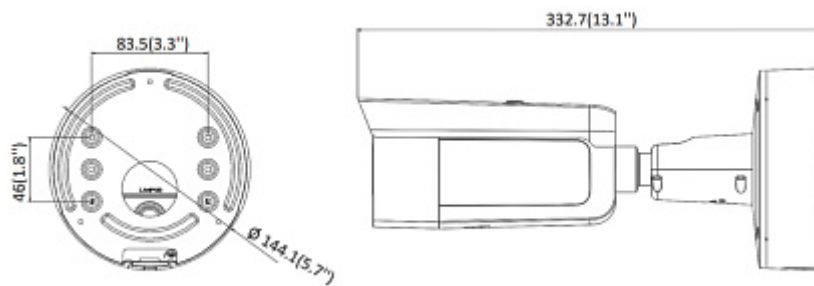

SAP Code:	311307320
Guarantee:	3 years

PRESENTATION

Front view:

Side view:

Memory card slot:

Camera connectors:

Bracket view:

Camera and bracket dimensions:

In the kit:

OUR TESTS

Camera image at artificial illumination (about 30Lux):

Camera image at night conditions with internal built-in IR illuminator on:

Camera image at direct strong light opposite to camera: