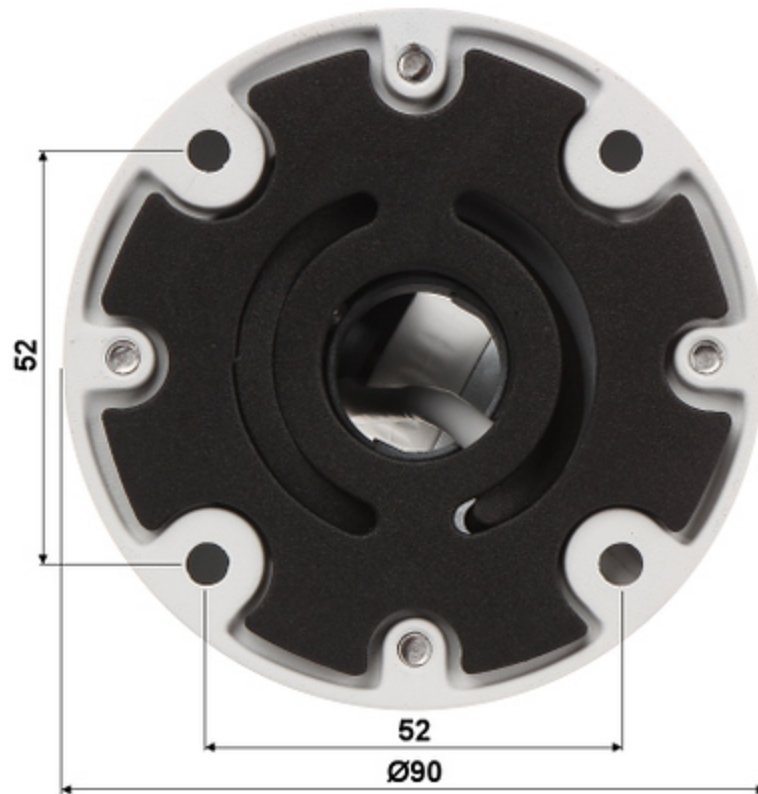

In the kit:

OUR TESTS

Camera image at artificial illumination (about 30Lux):

Camera image at night conditions with internal built-in IR illuminator on:

DELTA-OPTI Monika Matysiak; <https://www.delta.poznan.pl>
POL; 60-713 Poznań; Graniczna 10
e-mail: delta-opti@delta.poznan.pl; tel: +(48) 61 864 69 60