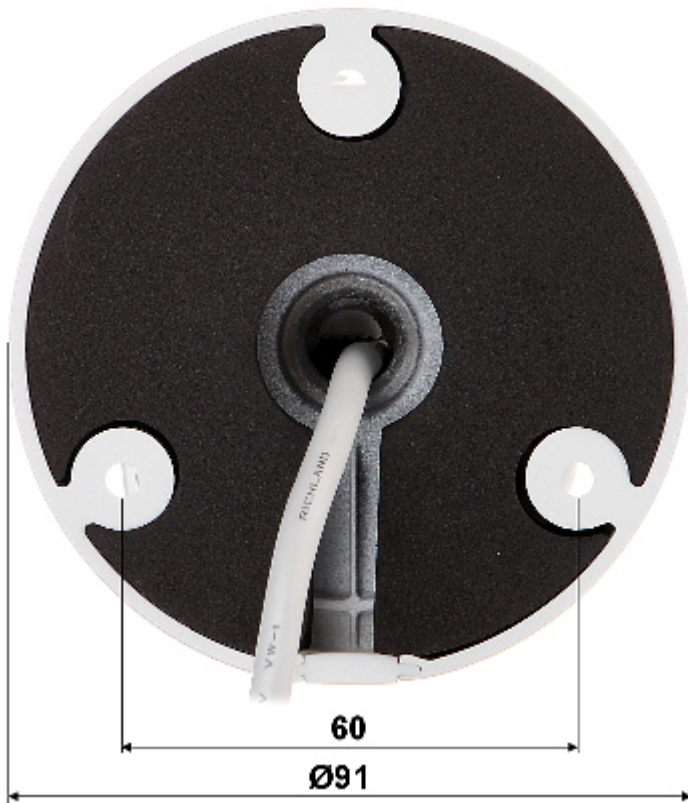

DELTA-OPTI Monika Matysiak; <https://www.delta.poznan.pl>
POL; 60-713 Poznań; Graniczna 10
e-mail: delta-opti@delta.poznan.pl; tel: +(48) 61 864 69 60

ONVIF:	18.06
Mobile phones support:	Port no.: 37777 or access by a cloud (P2P) <ul style="list-style-type: none"> • Android: Free application DMSS • iOS (iPhone): Free application DMSS
Default admin user / password:	admin / - The administrator password should be set at the first start
Default IP address:	192.168.1.108
Web browser access ports:	80, 37777
PC client access ports:	37777
Mobile client access ports:	37777
Port ONVIF:	80
RTSP URL:	rtsp://admin:haslo@192.168.1.108:554/cam/realmonitor?channel=1&subtype=0 - Main stream rtsp://admin:haslo@192.168.1.108:554/cam/realmonitor?channel=1&subtype=1 - Sub stream
RS-485 interface:	—
Main features:	<ul style="list-style-type: none"> • WDR - 120 dB - Wide Dynamic Range • 3D-DNR - Digital Noise Reduction • ROI - improve the quality of selected parts of image • BLC - Back Light Compensation • HLC - High Light Compensation (spot) • ICR - Movable InfraRed filter • Motion Detection • Configurable Privacy Zones • AGC - Automatic Gain Control • Auto White Balance • Mirror - Mirror image • Sharpness - sharper image outlines • IVS analysis : crossing the line (tripwire), intrusion
Power supply:	<ul style="list-style-type: none"> • PoE (802.3at), • 12 V DC / 830 mA
Power consumption:	< 9.9 W
Operation temp:	-30 °C ... 60 °C
Housing:	Compact, Metal
Color:	White
"Index of Protection":	IP67
Supported languages:	Polish, English
Weight:	0.73 kg
Dimensions:	242 x 82 x 90 mm
Manufacturer / Brand:	BCS
Guarantee:	3 years

Mounting side view:

In the kit:

OUR TESTS

Camera image at artificial illumination (about 30Lux):

Camera image at night conditions with internal built-in IR illuminator on:

DELTA-OPTI Monika Matysiak; <https://www.delta.poznan.pl>
 POL; 60-713 Poznań; Graniczna 10
 e-mail: delta-opti@delta.poznan.pl; tel: +(48) 61 864 69 60