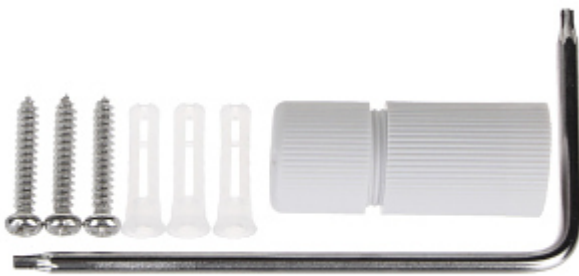

Mounting side view:

In the kit:

OUR TESTS

Camera image at artificial illumination (about 30Lux):

Camera image at night conditions with internal built-in IR illuminator on:

DELTA-OPTI Monika Matysiak; <https://www.delta.poznan.pl>
 POL; 60-713 Poznań; Graniczna 10
 e-mail: delta-opti@delta.poznan.pl; tel: +(48) 61 864 69 60