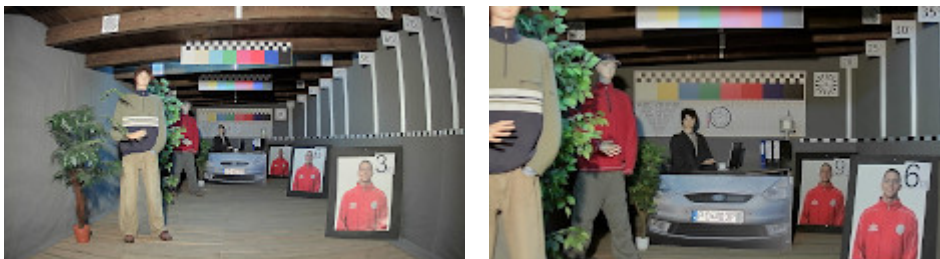

In the kit:

OUR TESTS

Camera image at artificial illumination (about 30Lux):

Camera image at night conditions with internal built-in IR illuminator on:

DELTA-OPTI Monika Matysiak; <https://www.delta.poznan.pl>
POL; 60-713 Poznań; Graniczna 10
e-mail: delta-opti@delta.poznan.pl; tel: +(48) 61 864 69 60