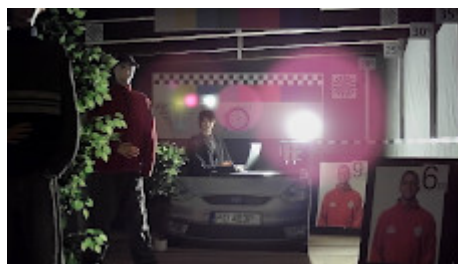

Camera image at direct strong light opposite to camera:

PACKAGE

Dimensions (L x W x H): 0x0x0 mm	Gross Weight: 0 kg