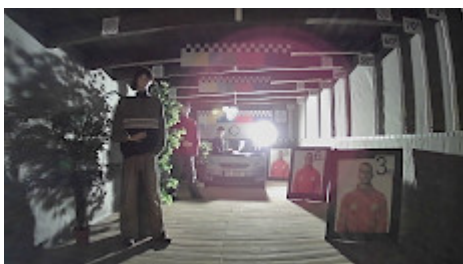

Camera image at direct strong light opposite to camera:

PACKAGE

Dimensions (L x W x H): 0x0x0 mm	Gross Weight: 0 kg