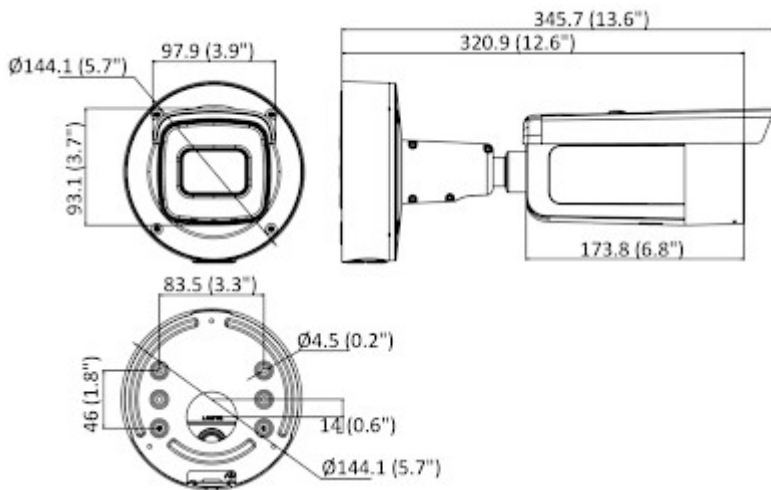

## SPECIFICATION

Standard:	TCP/IP
Sensor:	1/3 " Progressive Scan CMOS
Matrix size:	5 Mpx
Resolution:	2592 x 1944 - 5 Mpx , 2688 x 1520 - 4 Mpx , 1920 x 1080 - 1080p 1280 x 720 - 720p
Lens:	2.8 ... 12 mm - <b>Motozoom</b>
View angle:	<ul style="list-style-type: none"><li>• 108 ° ... 30 ° (manufacturer data)</li><li>• 98 ° ... 30 ° (our tests result)</li></ul>
Compression:	H.265+ / H.265 / H.264+ / H.264 / MJPEG
Range of IR illumination:	60 m
Alarm inputs / outputs:	1 / 1
Main stream frame rate:	<ul style="list-style-type: none"><li>• 20 fps - 5 Mpx</li><li>• 25 fps - 4 Mpx</li></ul>
Network interface:	10/100 Base-T (RJ-45)
Network protocols:	TCP/IP, ICMP, HTTP, HTTPS, FTP, DHCP, DNS, DDNS, RTP, RTSP, NTP, UPnP, SMTP, IGMP, IEEE 802.1x, QoS, IPv4, IPv6, UDP, Bonjour, SSL / TLS, PPPoE, SNMP, ARP
Audio:	<ul style="list-style-type: none"><li>• External microphone input</li><li>• Audio output</li><li>• Bi-directional audio streaming support</li></ul>
WEB Server:	Built-in, NVR compliance

## PRESENTATION

Front view:

Side view:

Memory card slot:

Camera connectors:

Bracket view:

Camera and bracket dimensions:

In the kit:

## OUR TESTS

Camera image at artificial illumination (about 30Lux):

Camera image at night conditions with internal built-in IR illuminator on:

Camera image at direct strong light opposite to camera: