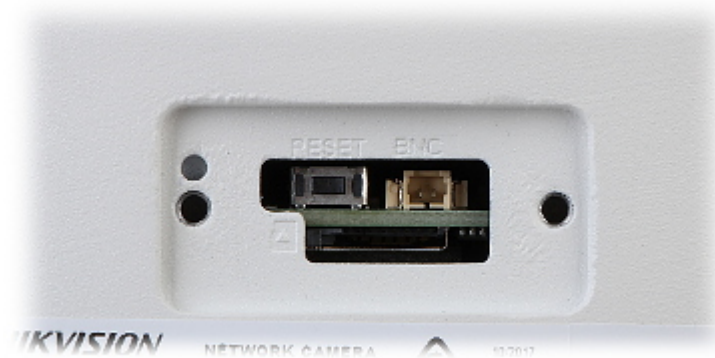

PoE powering possibility, compatible with the 802.3at standard makes the device more universal and easier to install.

Powered by Darkfighter - the camera has very good sensitivity, dedicated to poor lighting conditions.

## PRESENTATION

Front view:

Side view:

Memory card slot:

Camera connectors:

Bracket view:

Camera and bracket dimensions:

In the kit:

## OUR TESTS

Camera image at artificial illumination (about 30Lux):

Camera image at night conditions with internal built-in IR illuminator on:

Camera image at direct strong light opposite to camera: