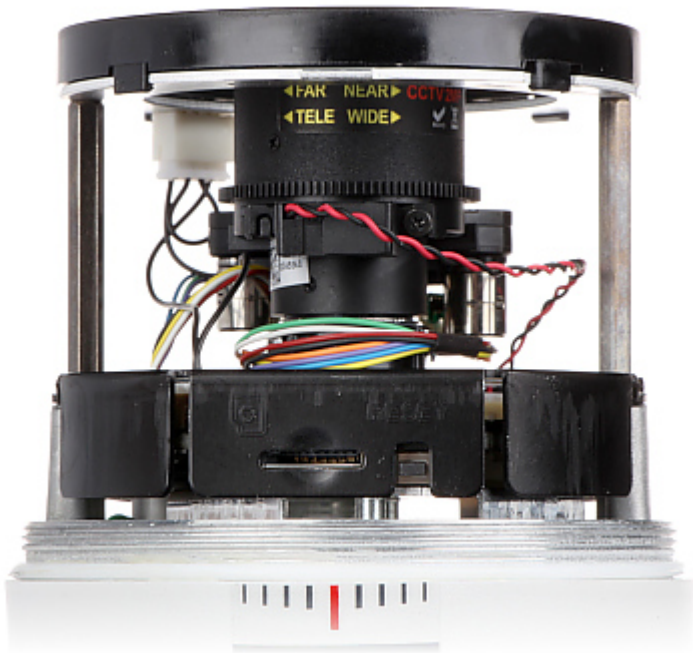

Side view:

Camera mounting side view:

In the kit:

OUR TESTS

Camera image at artificial illumination (about 30Lux):

Camera image at night conditions with internal built-in IR illuminator on:

Camera image at direct strong light opposite to camera: