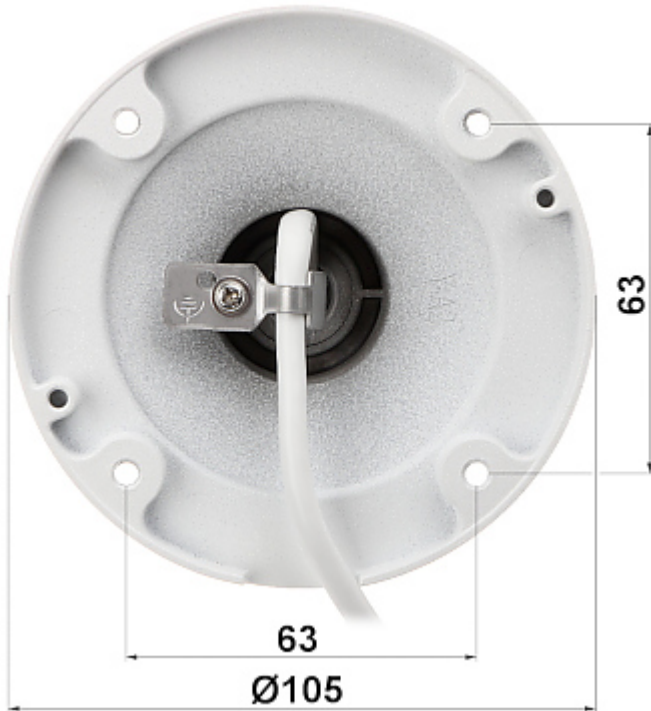

Side view:

Camera mounting side view:

In the kit:

OUR TESTS

Camera image at artificial illumination (about 30Lux):

Camera image at night conditions with internal built-in IR illuminator on:

Camera image at direct strong light opposite to camera: