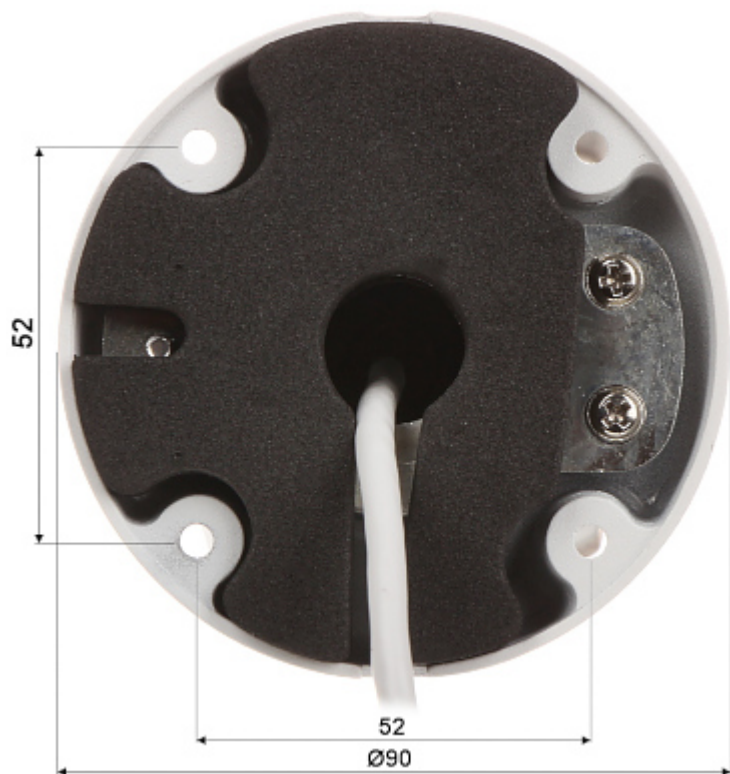

In the kit:

OUR TESTS

Camera image at artificial illumination (about 30Lux):

Camera image at night conditions with internal built-in IR illuminator on:

DELTA-OPTI Monika Matysiak; <https://www.delta.poznan.pl>
POL; 60-713 Poznań; Graniczna 10
e-mail: delta-opti@delta.poznan.pl; tel: +(48) 61 864 69 60