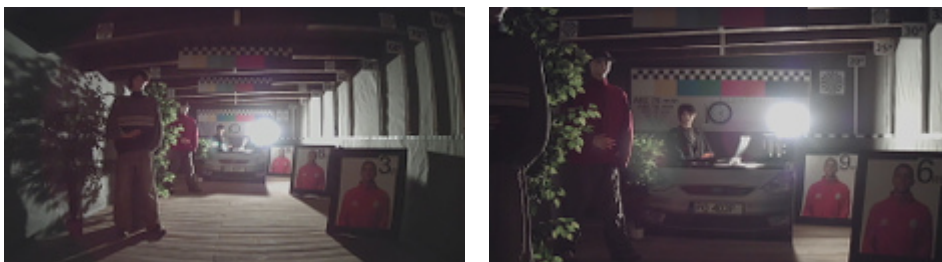

Camera image at night conditions with internal built-in IR illuminator on:

Camera image at direct strong light opposite to camera:

HD-CVI:

Camera image at artificial illumination (about 30Lux):

Camera image at night conditions with internal built-in IR illuminator on:

Camera image at direct strong light opposite to camera:

HD-TVI:

Camera image at artificial illumination (about 30Lux):

Camera image at night conditions with internal built-in IR illuminator on:

Camera image at direct strong light opposite to camera: