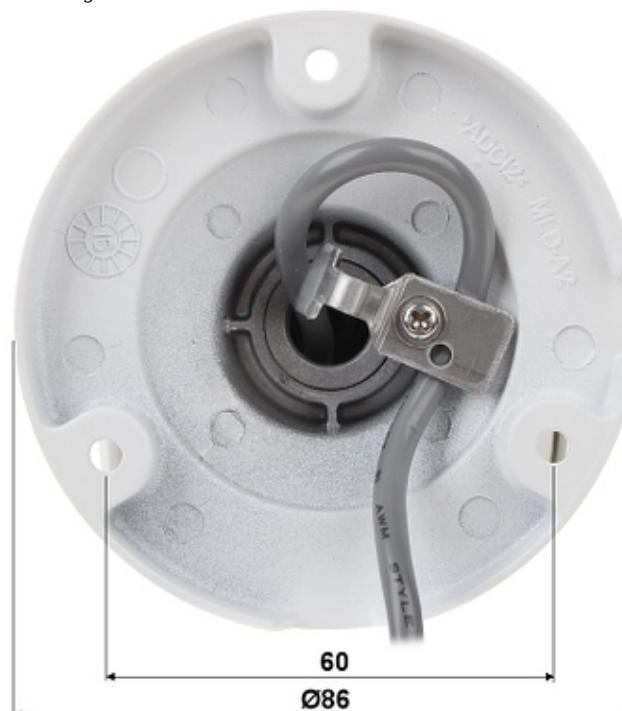

## PRESENTATION

Side view:

Bottom view:

Mounting side view:

Camera connectors:

The change of the AHD / HD-CVI / HD-TVI / CVBS standard is done with the corresponding button by keeping it pressed for approx. 5 seconds: