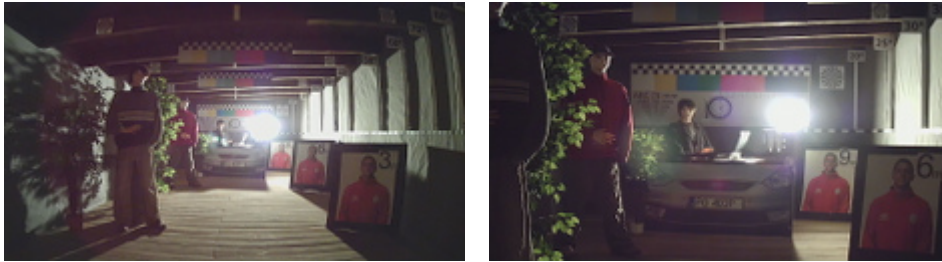

Camera image at night conditions with internal built-in IR illuminator on:

Camera image at direct strong light opposite to camera:

HD-CVI:

Camera image at artificial illumination (about 30Lux):

Camera image at night conditions with internal built-in IR illuminator on: