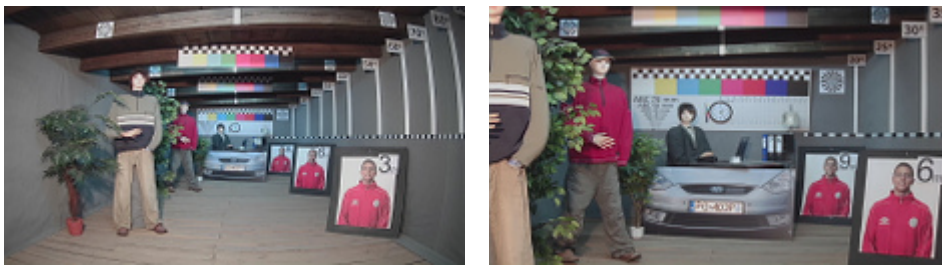

Camera image at night conditions with internal built-in IR illuminator on:

Camera image at direct strong light opposite to camera:

HD-CVI:

Camera image at artificial illumination (about 30Lux):

Camera image at night conditions with internal built-in IR illuminator on: