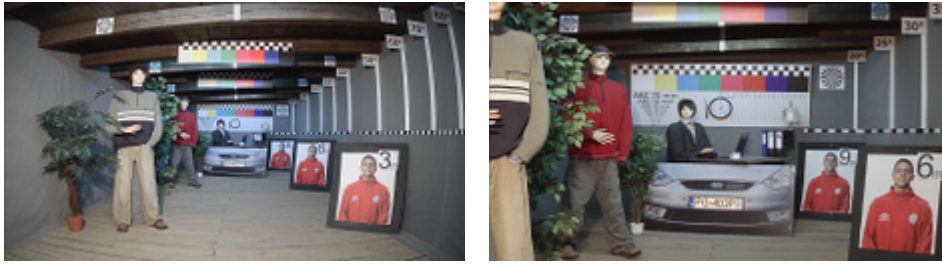

Camera image at night conditions with internal built-in IR illuminator on:

Camera image at direct strong light opposite to camera:

HD-CVI:

Camera image at artificial illumination (about 30Lux):

Camera image at night conditions with internal built-in IR illuminator on:

Camera image at direct strong light opposite to camera:

HD-TVI:

Camera image at artificial illumination (about 30Lux):

Camera image at night conditions with internal built-in IR illuminator on:

Camera image at direct strong light opposite to camera: