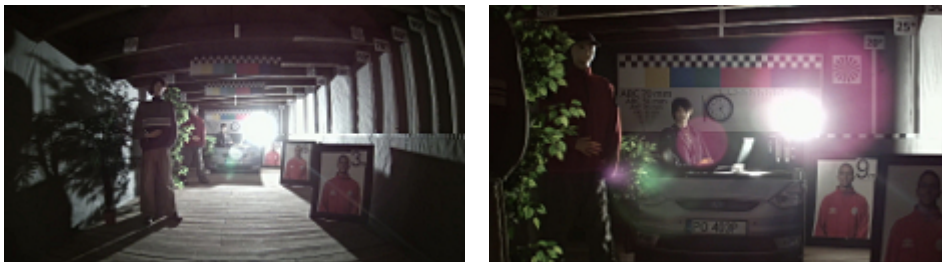

Camera image at direct strong light opposite to camera:

HD-CVI:

Camera image at artificial illumination (about 30Lux):

Camera image at night conditions with internal built-in IR illuminator on:

Camera image at direct strong light opposite to camera:

HD-TVI:

Camera image at artificial illumination (about 30Lux):

Camera image at night conditions with internal built-in IR illuminator on:

Camera image at direct strong light opposite to camera: