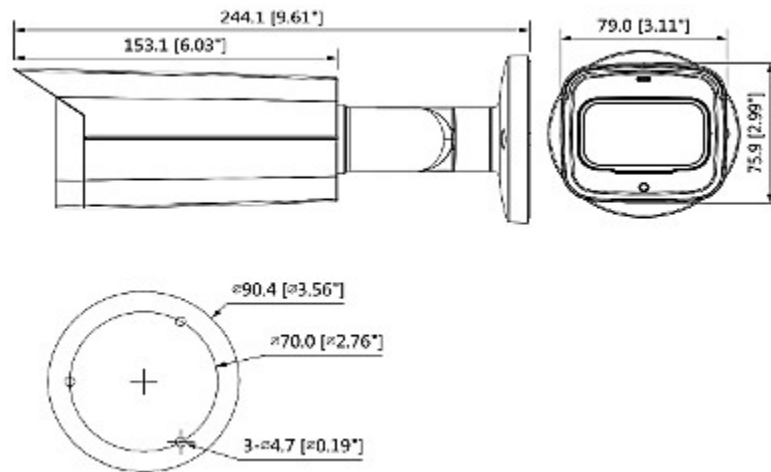

DELTA-OPTI Monika Matysiak; <https://www.delta.poznan.pl>
POL; 60-713 Poznań; Graniczna 10
e-mail: delta-opti@delta.poznan.pl; tel: +(48) 61 864 69 60

Power supply:	12 V DC / 680 mA
Power consumption:	≤ 8.2 W
Housing:	Compact, Aluminum
Color:	White
"Index of Protection":	IP67
Operation temp:	-30 °C ... 60 °C
Weight:	0.78 kg
Dimensions:	244 x 90 x 90 mm
Manufacturer / Brand:	DAHUA
Guarantee:	3 years

PRESENTATION

Front view:

Side view:

Mounting side view:

Standard changes are made using configuration switches:

Camera dimensions:

In the kit:

OUR TESTS