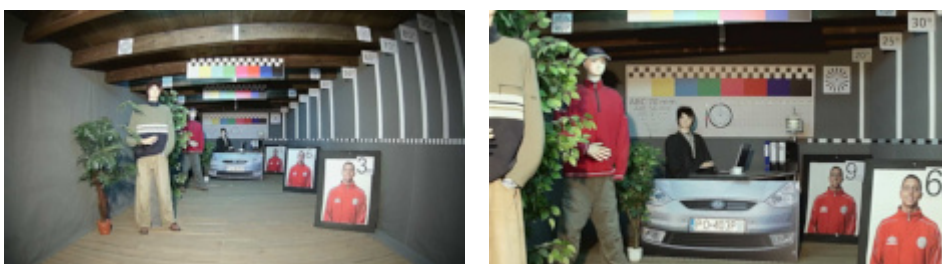

Camera image at artificial illumination (about 30Lux):