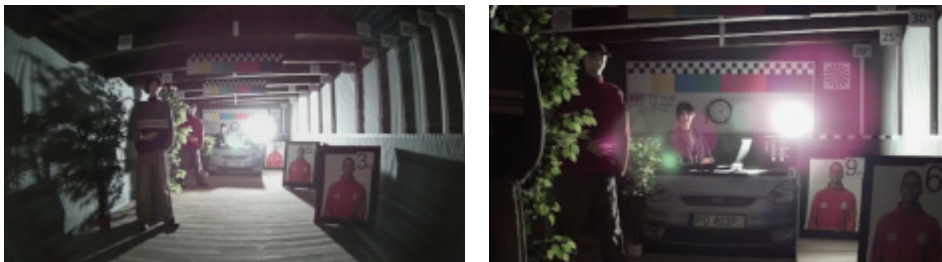

In the kit:

OUR TESTS

AHD:

Camera image at artificial illumination (about 30Lux):

Camera image at night conditions with internal built-in IR illuminator on:

DELTA-OPTI Monika Matysiak; <https://www.delta.poznan.pl>
POL; 60-713 Poznań; Graniczna 10
e-mail: delta-opti@delta.poznan.pl; tel: +(48) 61 864 69 60

Camera image at direct strong light opposite to camera:

HD-CVI:

Camera image at artificial illumination (about 30Lux):

Camera image at night conditions with internal built-in IR illuminator on:

Camera image at direct strong light opposite to camera:

HD-TVI:

Camera image at artificial illumination (about 30Lux):

Camera image at night conditions with internal built-in IR illuminator on:

Camera image at direct strong light opposite to camera: