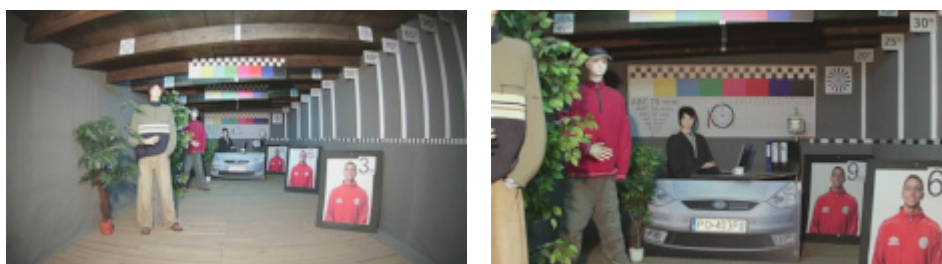

In the kit:

OUR TESTS

AHD:

Camera image at artificial illumination (about 30Lux):

Camera image at night conditions with internal built-in IR illuminator on:

DELTA-OPTI Monika Matysiak; <https://www.delta.poznan.pl>
POL; 60-713 Poznań; Graniczna 10
e-mail: delta-opti@delta.poznan.pl; tel: +(48) 61 864 69 60