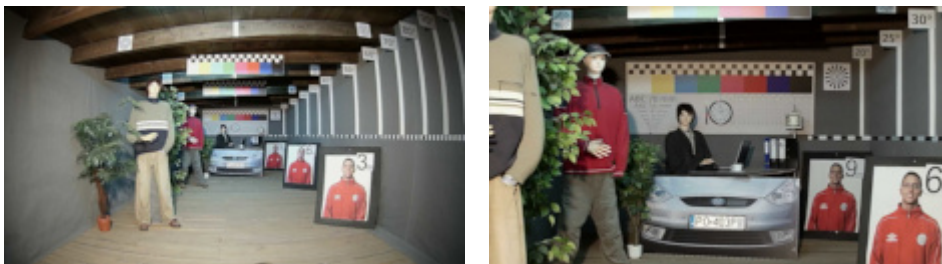

Camera image at artificial illumination (about 30Lux):