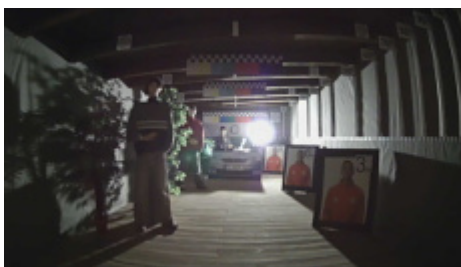

Camera image at direct strong light opposite to camera:

HD-CVI: