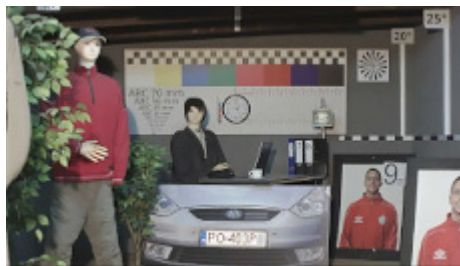

Camera image at night conditions with internal built-in IR illuminator on: