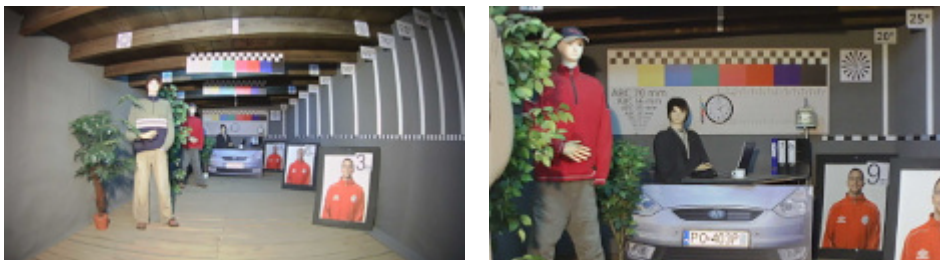

PRESENTATION

Front view:

Side view:

Mounting side view:

In the kit:

OUR TESTS

AHD:

Camera image at artificial illumination (about 30Lux):