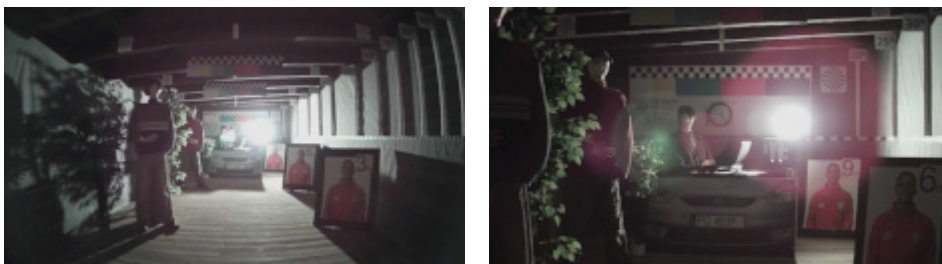

Camera image at direct strong light opposite to camera:

HD-CVI:

Camera image at artificial illumination (about 30Lux):

Camera image at night conditions with internal built-in IR illuminator on:

Camera image at direct strong light opposite to camera:

HD-TVI:

Camera image at artificial illumination (about 30Lux):

Camera image at night conditions with internal built-in IR illuminator on:

Camera image at direct strong light opposite to camera: