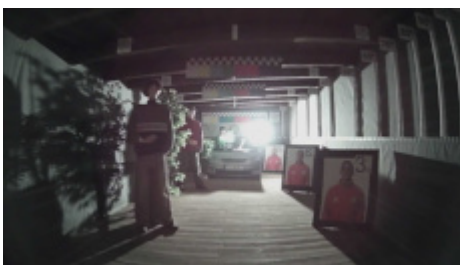

Camera image at direct strong light opposite to camera:

HD-CVI:

Camera image at artificial illumination (about 30Lux):

Camera image at night conditions with internal built-in IR illuminator on:

Camera image at direct strong light opposite to camera: