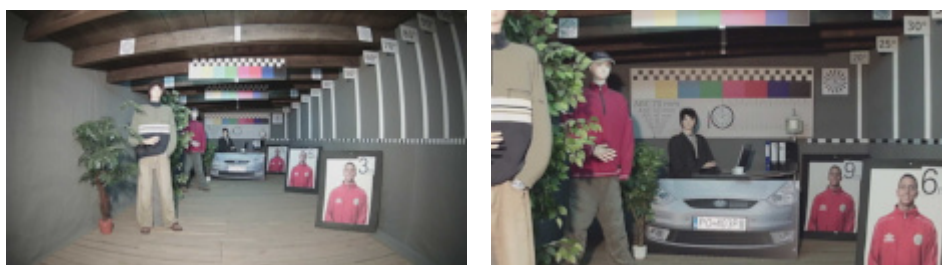

PRESENTATION

Front view:

Side view:

Mounting side view:

In the kit:

OUR TESTS

AHD:

Camera image at artificial illumination (about 30Lux):