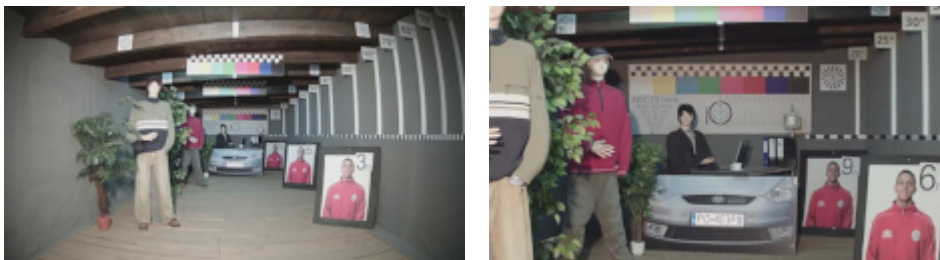

PRESENTATION

Front view:

Side view:

Mounting side view:

In the kit:

OUR TESTS

AHD:

Camera image at artificial illumination (about 30Lux):