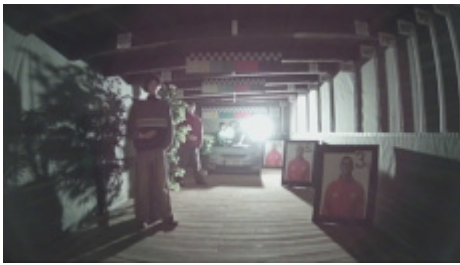

Camera image at direct strong light opposite to camera:

HD-CVI: