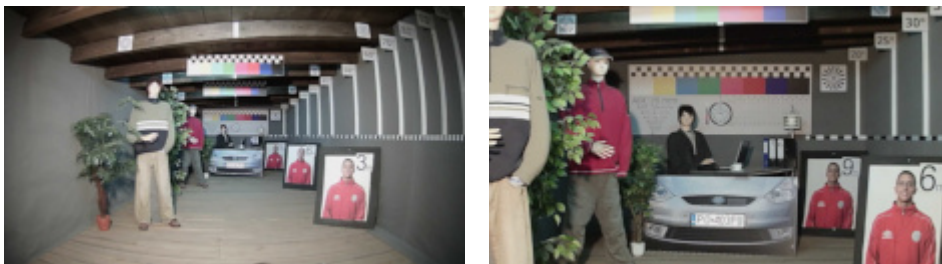

HD-CVI:

Camera image at artificial illumination (about 30Lux):