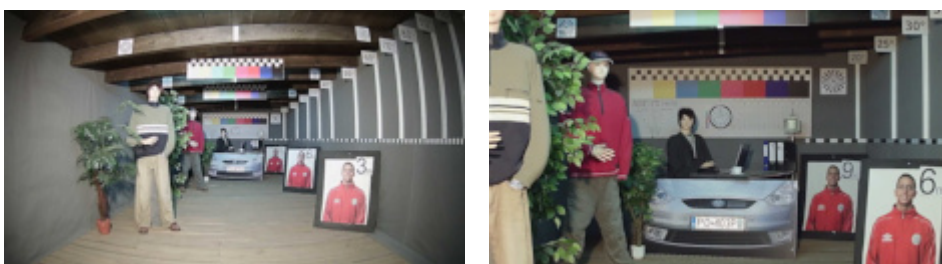

HD-TVI:

Camera image at artificial illumination (about 30Lux):