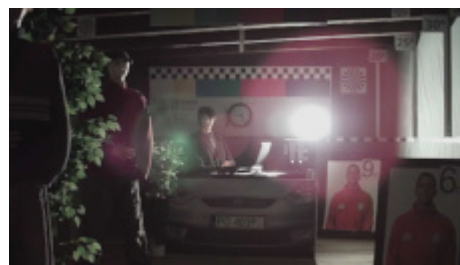

Camera image at direct strong light opposite to camera:

HD-CVI:

Camera image at artificial illumination (about 30Lux):

Camera image at night conditions with internal built-in IR illuminator on:

Camera image at direct strong light opposite to camera:

HD-TVI:

Camera image at artificial illumination (about 30Lux):

Camera image at night conditions with internal built-in IR illuminator on:

Camera image at direct strong light opposite to camera: