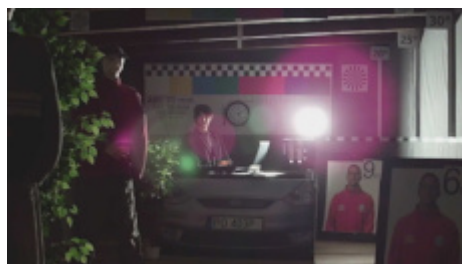

Camera image at direct strong light opposite to camera:

HD-CVI: