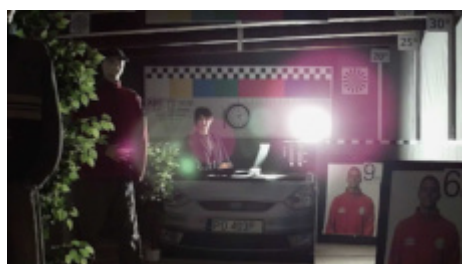

Camera image at direct strong light opposite to camera:

HD-CVI:

Camera image at artificial illumination (about 30Lux):

Camera image at night conditions with internal built-in IR illuminator on:

Camera image at direct strong light opposite to camera:

HD-TVI:

Camera image at artificial illumination (about 30Lux):

Camera image at night conditions with internal built-in IR illuminator on:

Camera image at direct strong light opposite to camera: