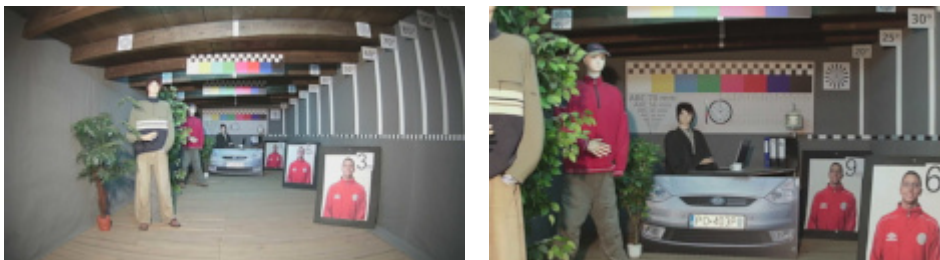

PRESENTATION

Front view:

Side view:

Mounting side view:

In the kit:

OUR TESTS

AHD:

Camera image at artificial illumination (about 30Lux):