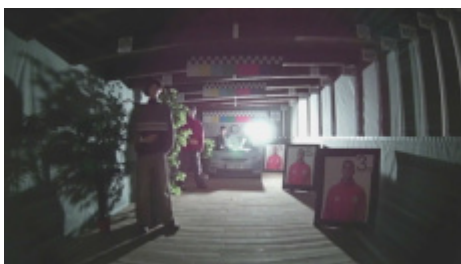

Camera image at direct strong light opposite to camera:

HD-CVI: