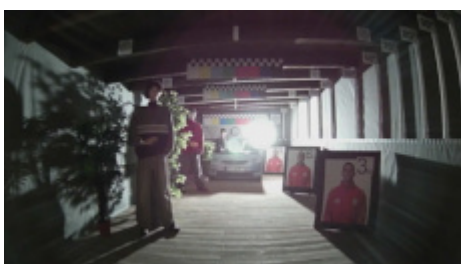

Camera image at direct strong light opposite to camera:

HD-CVI:

Camera image at artificial illumination (about 30Lux):

Camera image at night conditions with internal built-in IR illuminator on:

Camera image at direct strong light opposite to camera: