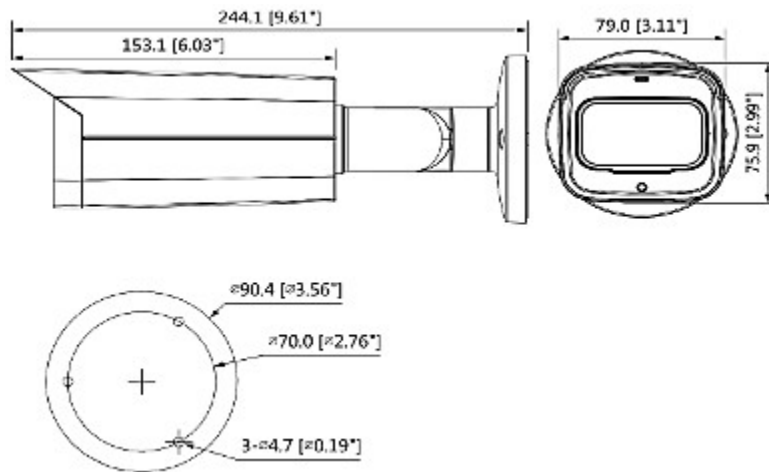

DELTA-OPTI Monika Matysiak; <https://www.delta.poznan.pl>
POL; 60-713 Poznań; Graniczna 10
e-mail: delta-opti@delta.poznan.pl; tel: +(48) 61 864 69 60

Power supply:	12 V DC / 680 mA
Power consumption:	≤ 8.2 W
Housing:	Compact, Aluminum
Color:	White
"Index of Protection":	IP67
Operation temp:	-30 °C ... 60 °C
Weight:	0.78 kg
Dimensions:	244 x 90 x 90 mm
Manufacturer / Brand:	DAHUA
Guarantee:	3 years

PRESENTATION

Front view:

Side view:

Mounting side view:

Standard changes are made using configuration switches:

Camera dimensions:

In the kit:

OUR TESTS