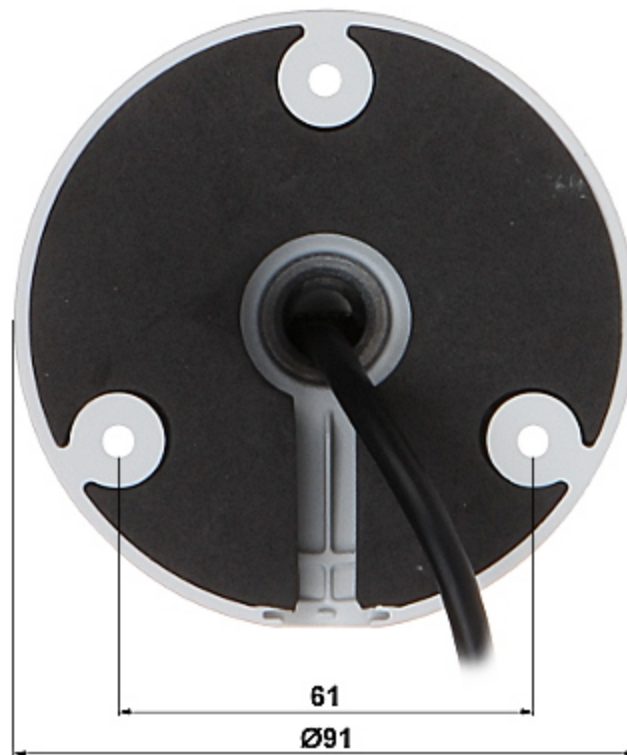

PRESENTATION

Front view:

Side view:

Mounting side view:

Standard changes are made using configuration switches:

Camera dimensions:

In the kit:

OUR TESTS

AHD:

Camera image at artificial illumination (about 30Lux):

Camera image at night conditions with internal built-in IR illuminator on:

DELTA-OPTI Monika Matysiak; <https://www.delta.poznan.pl>
POL; 60-713 Poznań; Graniczna 10
e-mail: delta-opti@delta.poznan.pl; tel: +(48) 61 864 69 60