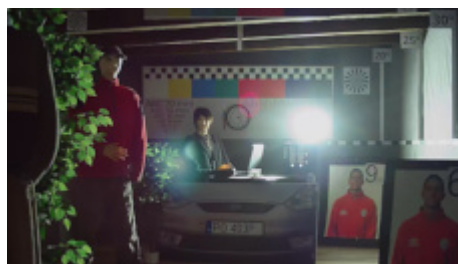

Camera image at direct strong light opposite to camera:

PACKAGE

Dimensions (L x W x H): 0x0x0 mm	Gross Weight: 0 kg