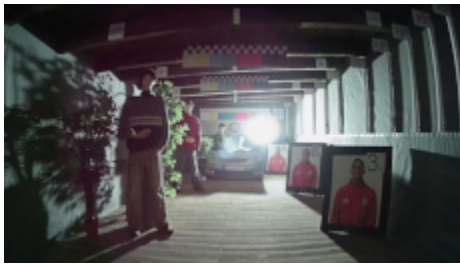

Camera image at night conditions with internal built-in IR illuminator on:

Camera image at direct strong light opposite to camera:

DELTA-OPTI Monika Matysiak; <https://www.delta.poznan.pl>
 POL; 60-713 Poznań; Graniczna 10
 e-mail: delta-opti@delta.poznan.pl; tel: +(48) 61 864 69 60