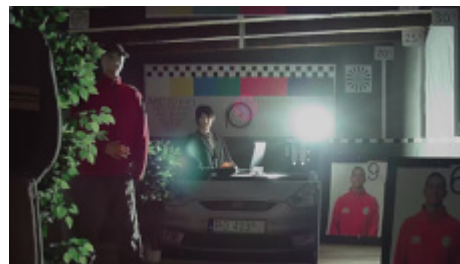

HD-TVI:

Camera image at artificial illumination (about 30Lux):