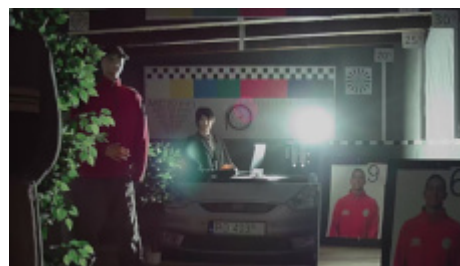

Camera image at night conditions with internal built-in IR illuminator on:

Camera image at direct strong light opposite to camera:

DELTA-OPTI Monika Matysiak; <https://www.delta.poznan.pl>
 POL; 60-713 Poznań; Graniczna 10
 e-mail: delta-opti@delta.poznan.pl; tel: +(48) 61 864 69 60

HD-CVI:

Camera image at artificial illumination (about 30Lux):

Camera image at night conditions with internal built-in IR illuminator on:

Camera image at direct strong light opposite to camera:

HD-TVI:

Camera image at artificial illumination (about 30Lux):