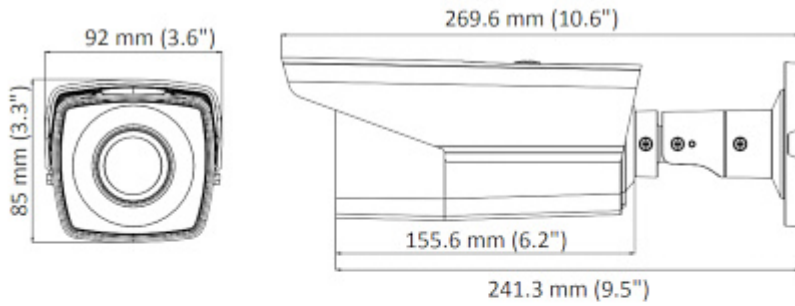

In the kit:

OUR TESTS

AHD:

Camera image at artificial illumination (about 30Lux):

Camera image at night conditions with internal built-in IR illuminator on:

Camera image at direct strong light opposite to camera:

DELTA-OPTI Monika Matysiak; <https://www.delta.poznan.pl>
POL; 60-713 Poznań; Graniczna 10
e-mail: delta-opti@delta.poznan.pl; tel: +(48) 61 864 69 60