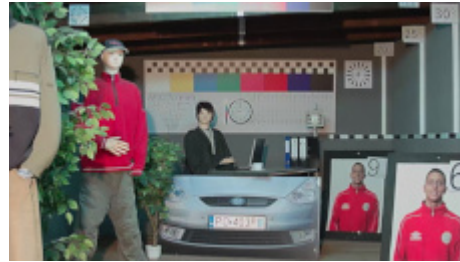

Camera image at night conditions with internal built-in IR illuminator on: