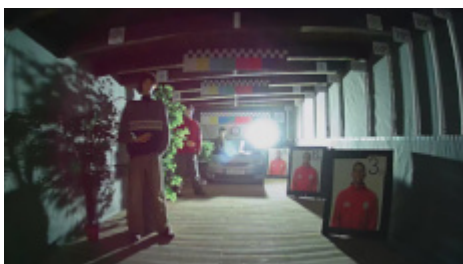

Camera image at direct strong light opposite to camera:

PACKAGE

Dimensions (L x W x H): 0x0x0 mm	Gross Weight: 0 kg