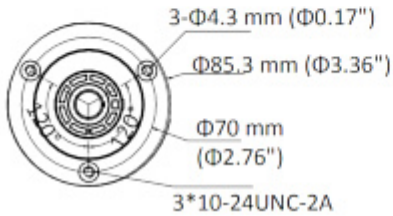

In the kit:

OUR TESTS

AHD:

Camera image at artificial illumination (about 30Lux):

Camera image at night conditions with internal built-in IR illuminator on:

Camera image at direct strong light opposite to camera:

DELTA-OPTI Monika Matysiak; <https://www.delta.poznan.pl>
POL; 60-713 Poznań; Graniczna 10
e-mail: delta-opti@delta.poznan.pl; tel: +(48) 61 864 69 60