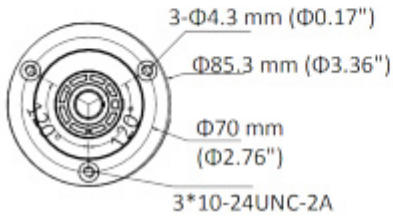

In the kit:

OUR TESTS

AHD:

Camera image at artificial illumination (about 30Lux):

Camera image at night conditions with internal built-in IR illuminator on:

Camera image at direct strong light opposite to camera:

DELTA-OPTI Monika Matysiak; <https://www.delta.poznan.pl>
POL; 60-713 Poznań; Graniczna 10
e-mail: delta-opti@delta.poznan.pl; tel: +(48) 61 864 69 60