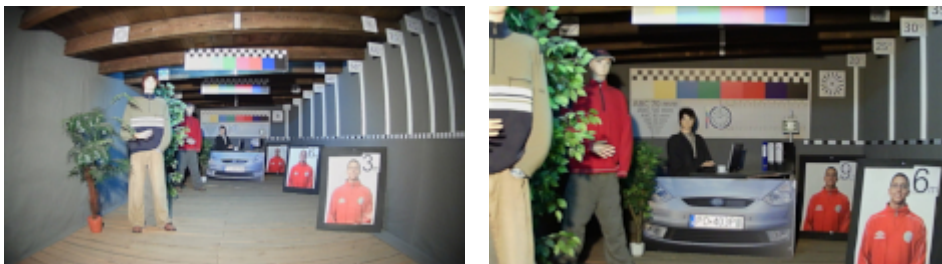

HD-CVI:

Camera image at artificial illumination (about 30Lux):