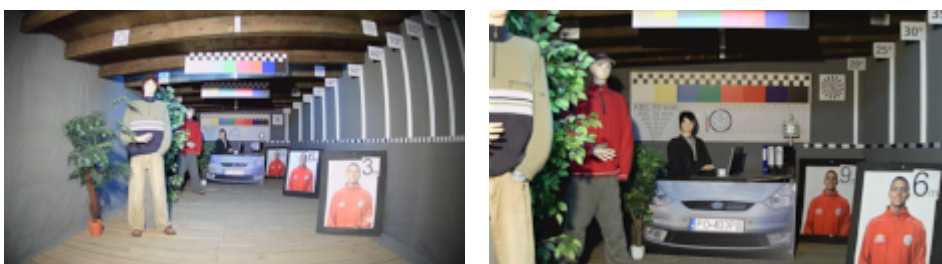

HD-TVI:

Camera image at artificial illumination (about 30Lux):