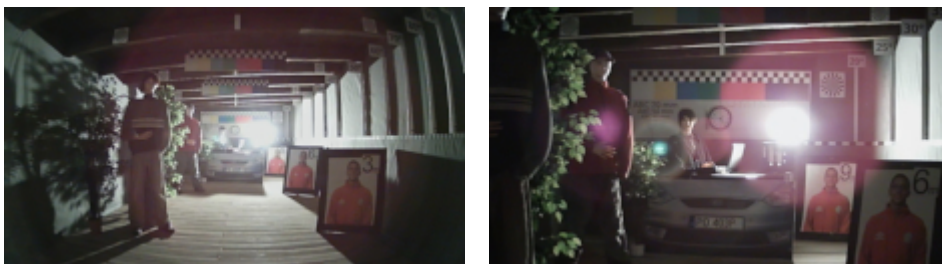

PRESENTATION

Front view:

Side view:

Mounting side view:

In the kit:

OUR TESTS

AHD:

Camera image at artificial illumination (about 30Lux):

Camera image at night conditions with internal built-in IR illuminator on:

DELTA-OPTI Monika Matysiak; <https://www.delta.poznan.pl>
POL; 60-713 Poznań; Graniczna 10
e-mail: delta-opti@delta.poznan.pl; tel: +(48) 61 864 69 60

Camera image at direct strong light opposite to camera:

HD-CVI:

Camera image at artificial illumination (about 30Lux):

Camera image at night conditions with internal built-in IR illuminator on:

Camera image at direct strong light opposite to camera:

HD-TVI:

Camera image at artificial illumination (about 30Lux):

Camera image at night conditions with internal built-in IR illuminator on:

Camera image at direct strong light opposite to camera: