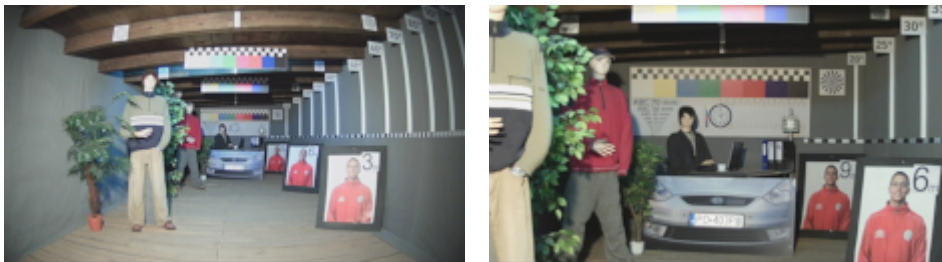

PRESENTATION

Front view:

Side view:

Mounting side view:

In the kit:

OUR TESTS

AHD:

Camera image at artificial illumination (about 30Lux):