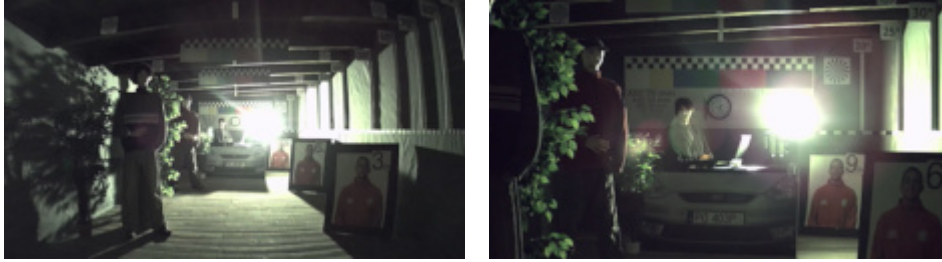

In the case of video transmission using a twisted pair cable and matching transformers (balun), be aware of the possibility of signal reflections and interfering signals.

SPECIFICATION

Standard:	AHD, HD-CVI, HD-TVI, PAL
Sensor:	1/3 " OmniVision OV4689 CMOS
Digital Image Processor:	Nextchip NVP2475H
Matrix size:	4.0 Mpx
Resolution:	2560 x 1440 - 3.7 Mpx @ 25 fps - AHD / HD-CVI / HD-TVI , 960 x 576 - 960H, PAL
Range of IR illumination:	50 m
IR illuminator power adjustment:	By potentiometer
Lens:	2.8 ... 12 mm
View angle:	<ul style="list-style-type: none">• 81 ° ... 23 ° (manufacturer data)• 84 ° ... 31 ° (our tests result)
S/N ratio:	> 50 dB
Video output:	1 Vpp 75 Ω - AHD / HD-CVI / HD-TVI / PAL
Main features:	<ul style="list-style-type: none">• Sense-UP - (Slow Shutter) - Increase the sensor sensitivity max. x 30• D-WDR - Wide Dynamic Range• 2D-DNR - Digital Noise Reduction• ICR - Movable InfraRed filter• Motion Detection - max. 4 zones• Privacy zones - max. 4• Day/Night mode (color/b&w/auto)• HLC - High Light Compensation (spot)• Mirror - Mirror image• image "freeze"• Sharpness - sharper image outlines• Monitor type correction - LCD/CRT
OSD menu:	<input checked="" type="checkbox"/>
Power supply:	12 V DC / 420 mA
Power consumption:	≤ 5 W

Mounting side view:

In the kit:

Package:

OUR TESTS

AHD:

Camera image at artificial illumination (about 30Lux):

Camera image at night conditions with internal built-in IR illuminator on:

DELTA-OPTI Monika Matysiak; <https://www.delta.poznan.pl>
POL; 60-713 Poznań; Graniczna 10
e-mail: delta-opti@delta.poznan.pl; tel: +(48) 61 864 69 60

Camera image at direct strong light opposite to camera:

HD-CVI:

Camera image at artificial illumination (about 30Lux):

Camera image at night conditions with internal built-in IR illuminator on:

Camera image at direct strong light opposite to camera: