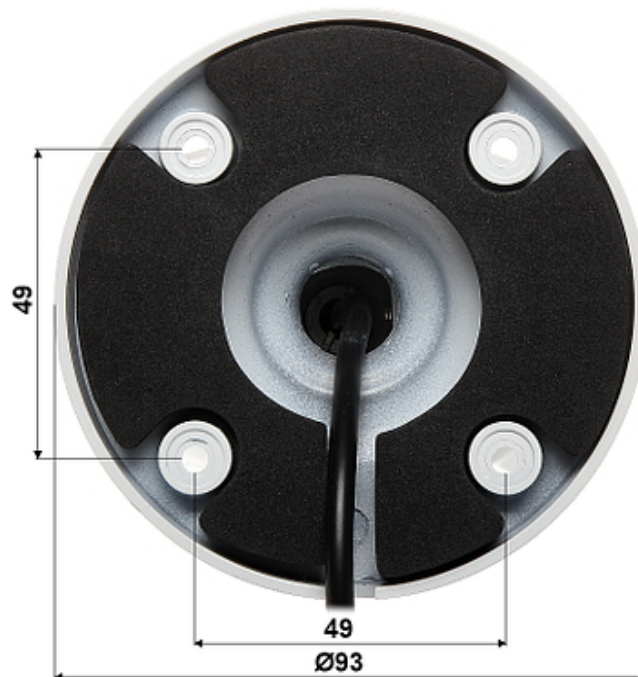

In the case of video transmission using a twisted pair cable and matching transformers (balun), be aware of the possibility of signal reflections and interfering signals.

SPECIFICATION

Standard:	AHD, HD-CVI, HD-TVI, PAL
Sensor:	1/3 " OmniVision OV4689 CMOS
Digital Image Processor:	Nextchip NVP2475H
Matrix size:	4.0 Mpx
Resolution:	2560 x 1440 - 3.7 Mpx @ 25 fps - AHD / HD-CVI / HD-TVI , 960 x 576 - 960H, PAL
Range of IR illumination:	50 m
IR illuminator power adjustment:	By potentiometer
Lens:	2.8 ... 12 mm
View angle:	<ul style="list-style-type: none">• 81 ° ... 23 ° (manufacturer data)• 84 ° ... 31 ° (our tests result)
S/N ratio:	> 50 dB
Video output:	1 Vpp 75 Ω - AHD / HD-CVI / HD-TVI / PAL
Main features:	<ul style="list-style-type: none">• Sense-UP - (Slow Shutter) - Increase the sensor sensitivity max. x 30• D-WDR - Wide Dynamic Range• 2D-DNR - Digital Noise Reduction• ICR - Movable InfraRed filter• Motion Detection - max. 4 zones• Privacy zones - max. 4• Day/Night mode (color/b&w/auto)• HLC - High Light Compensation (spot)• Mirror - Mirror image• image "freeze"• Sharpness - sharper image outlines• Monitor type correction - LCD/CRT
OSD menu:	<input checked="" type="checkbox"/>
Power supply:	12 V DC / 420 mA
Power consumption:	≤ 5 W

Mounting side view:

In the kit:

Package:

OUR TESTS

AHD:

Camera image at artificial illumination (about 30Lux):

Camera image at night conditions with internal built-in IR illuminator on:

DELTA-OPTI Monika Matysiak; <https://www.delta.poznan.pl>
POL; 60-713 Poznań; Graniczna 10
e-mail: delta-opti@delta.poznan.pl; tel: +(48) 61 864 69 60