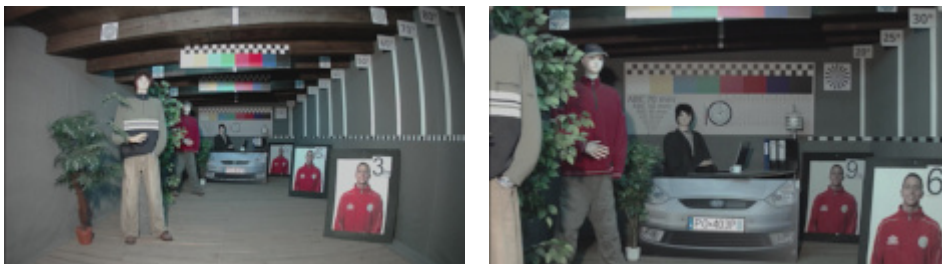

HD-CVI:

Camera image at artificial illumination (about 30Lux):