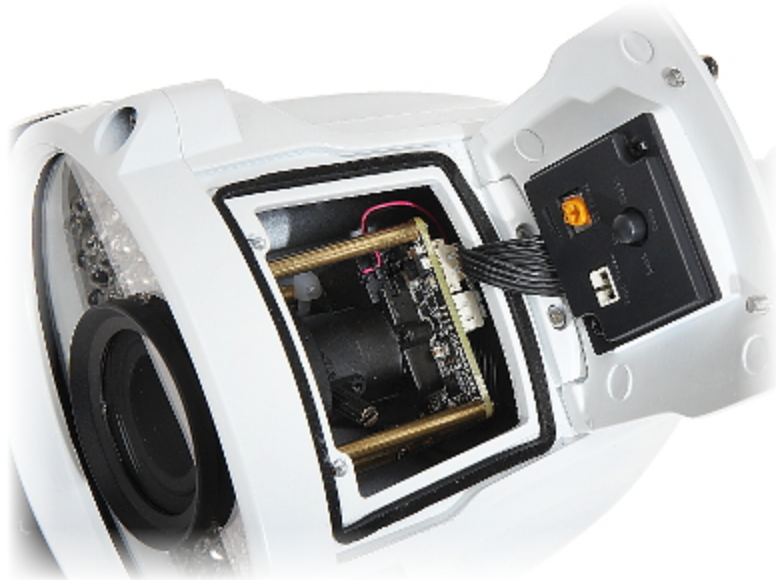

In the case of video transmission using a twisted pair cable and matching transformers (balun), be aware of the possibility of signal reflections and interfering signals.

SPECIFICATION

Standard:	AHD, HD-CVI, HD-TVI, PAL
Sensor:	1/3 " OmniVision OV4689 CMOS
Digital Image Processor:	Nextchip NVP2475H
Matrix size:	4.0 Mpx
Resolution:	2560 x 1440 - 3.7 Mpx @ 25 fps - AHD / HD-CVI / HD-TVI , 960 x 576 - 960H, PAL
Range of IR illumination:	50 m
IR illuminator power adjustment:	By potentiometer
Lens:	2.8 ... 12 mm
View angle:	<ul style="list-style-type: none">• 81 ° ... 23 ° (manufacturer data)• 84 ° ... 31 ° (our tests result)
S/N ratio:	> 50 dB
Video output:	1 Vpp 75 Ω - AHD / HD-CVI / HD-TVI / PAL
Main features:	<ul style="list-style-type: none">• Sense-UP - (Slow Shutter) - Increase the sensor sensitivity max. x 30• D-WDR - Wide Dynamic Range• 2D-DNR - Digital Noise Reduction• ICR - Movable InfraRed filter• Motion Detection - max. 4 zones• Privacy zones - max. 4• Day/Night mode (color/b&w/auto)• HLC - High Light Compensation (spot)• Mirror - Mirror image• image "freeze"• Sharpness - sharper image outlines• Monitor type correction - LCD/CRT
OSD menu:	<input checked="" type="checkbox"/>
Power supply:	12 V DC / 420 mA
Power consumption:	≤ 5 W

PRESENTATION

Front view:

Side view:

Bottom view:

The change of the AHD / HD-CVI / HD-TVI / PAL standard is done with the corresponding button by keeping it pressed for approx. 5 seconds, without going into the OSD menu:

Mounting side view:

In the kit:

Package:

OUR TESTS

AHD:

Camera image at artificial illumination (about 30Lux):

Camera image at night conditions with internal built-in IR illuminator on:

DELTA-OPTI Monika Matysiak; <https://www.delta.poznan.pl>
POL; 60-713 Poznań; Graniczna 10
e-mail: delta-opti@delta.poznan.pl; tel: +(48) 61 864 69 60