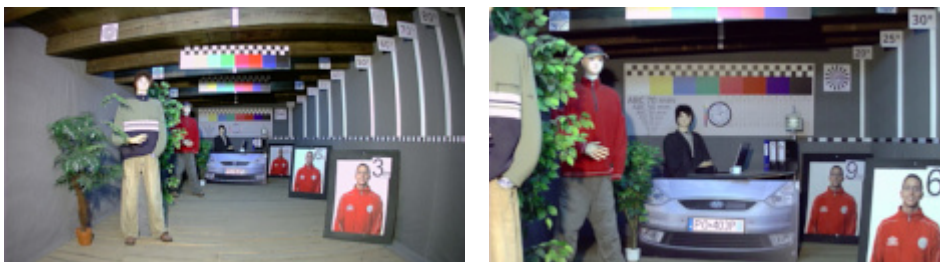

Mounting side view:

In the kit:

Package:

OUR TESTS

AHD:

Camera image at artificial illumination (about 30Lux):

Camera image at night conditions with internal built-in IR illuminator on:

DELTA-OPTI Monika Matysiak; <https://www.delta.poznan.pl>
POL; 60-713 Poznań; Graniczna 10
e-mail: delta-opti@delta.poznan.pl; tel: +(48) 61 864 69 60