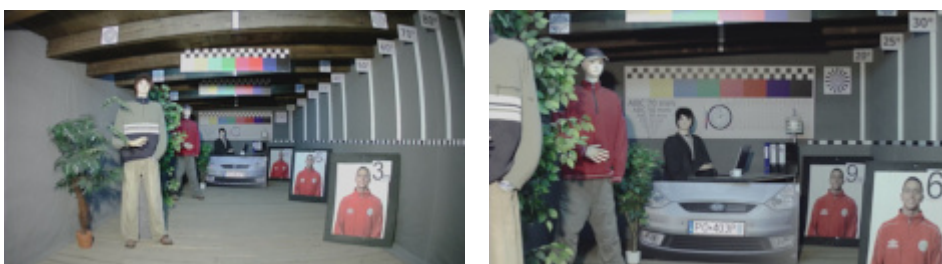

HD-TVI:

Camera image at artificial illumination (about 30Lux):