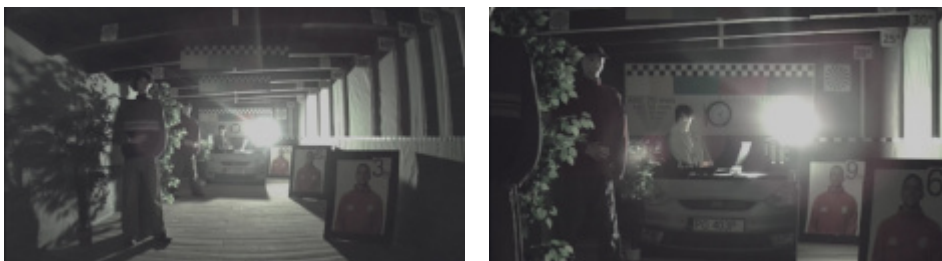

Mounting side view:

In the kit:

Package:

OUR TESTS

AHD:

Camera image at artificial illumination (about 30Lux):

Camera image at night conditions with internal built-in IR illuminator on:

DELTA-OPTI Monika Matysiak; <https://www.delta.poznan.pl>
POL; 60-713 Poznań; Graniczna 10
e-mail: delta-opti@delta.poznan.pl; tel: +(48) 61 864 69 60

Camera image at direct strong light opposite to camera:

HD-CVI:

Camera image at artificial illumination (about 30Lux):

Camera image at night conditions with internal built-in IR illuminator on:

Camera image at direct strong light opposite to camera:

HD-TVI:

Camera image at artificial illumination (about 30Lux):

Camera image at night conditions with internal built-in IR illuminator on:

Camera image at direct strong light opposite to camera: