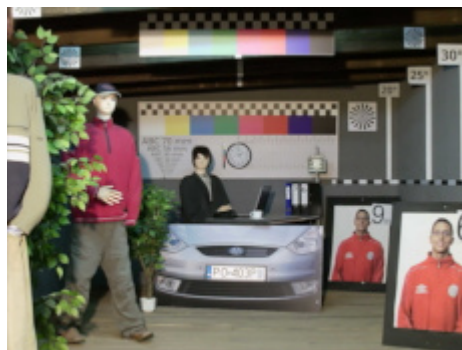

Camera image at artificial illumination (about 30Lux):

Camera image at night conditions with internal built-in IR illuminator on: