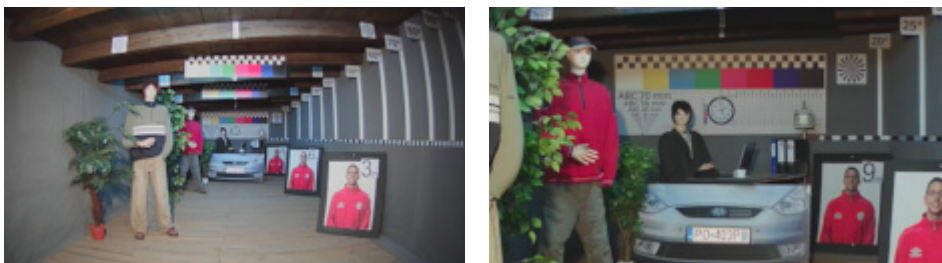

Camera image at night conditions with internal built-in IR illuminator on:

Camera image at direct strong light opposite to camera:

HD-CVI:

Camera image at artificial illumination (about 30Lux):

Camera image at night conditions with internal built-in IR illuminator on: