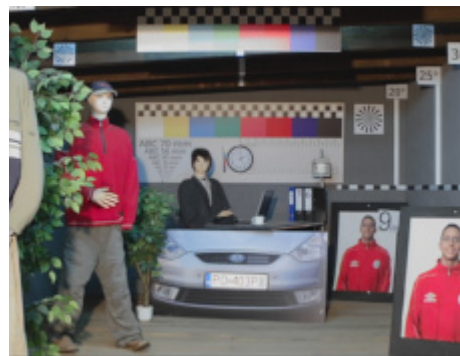

Camera image at artificial illumination (about 30Lux):

Camera image at night conditions with internal built-in IR illuminator on: