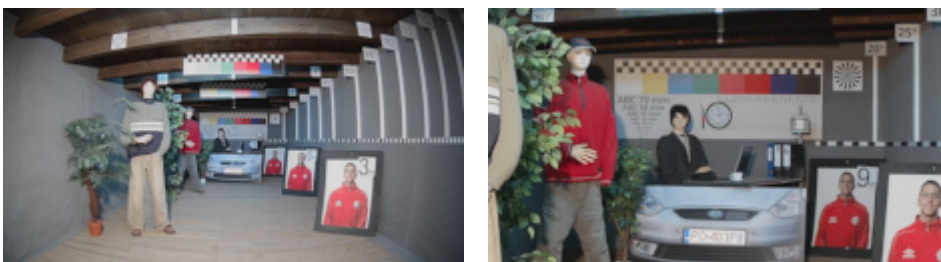

Camera image at night conditions with internal built-in IR illuminator on: