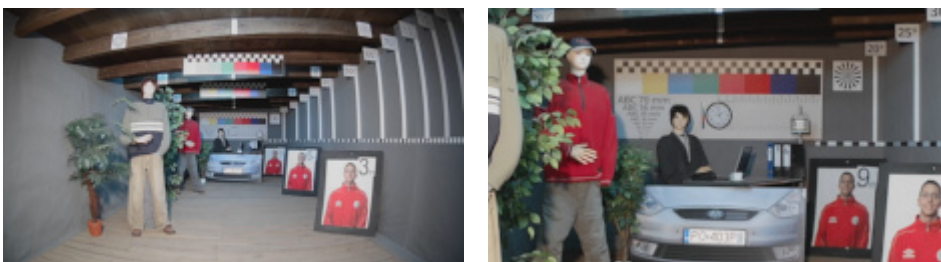

AHD:

Camera image at artificial illumination (about 30Lux):

Camera image at night conditions with internal built-in IR illuminator on:

Camera image at direct strong light opposite to camera:

HD-CVI:

Camera image at artificial illumination (about 30Lux):