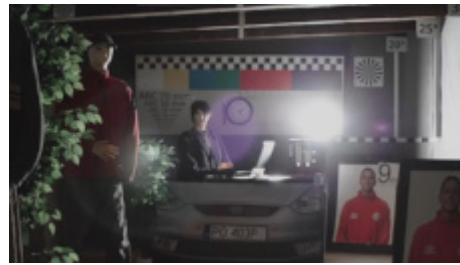

Camera image at night conditions with internal built-in IR illuminator on:

Camera image at direct strong light opposite to camera:

HD-CVI:

Camera image at artificial illumination (about 30Lux):

Camera image at night conditions with internal built-in IR illuminator on:

Camera image at direct strong light opposite to camera:

HD-TVI:

Camera image at artificial illumination (about 30Lux):

Camera image at night conditions with internal built-in IR illuminator on:

Camera image at direct strong light opposite to camera: