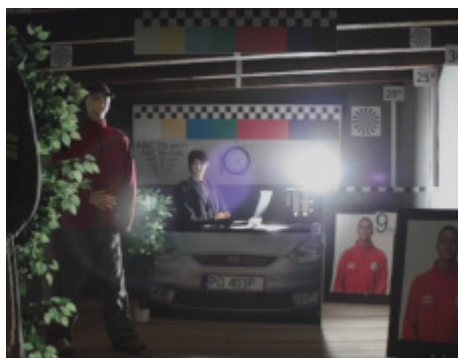

PACKAGE

Dimensions (L x W x H): 0x0x0 mm	Gross Weight: 0 kg