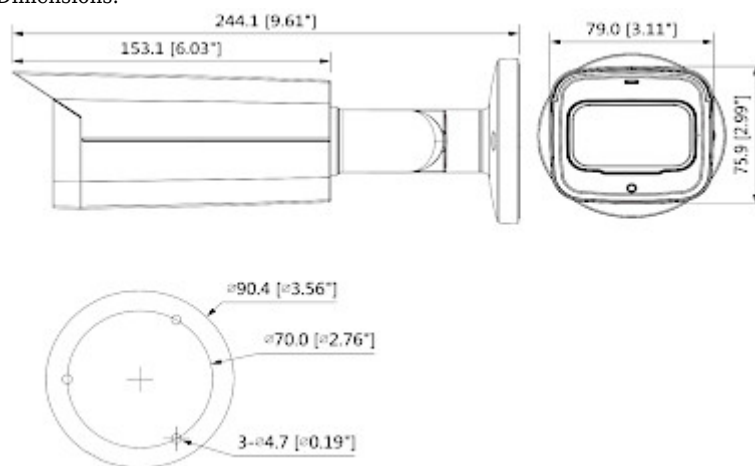

DELTA-OPTI Monika Matysiak; <https://www.delta.poznan.pl>
POL; 60-713 Poznań; Graniczna 10
e-mail: delta-opti@delta.poznan.pl; tel: +(48) 61 864 69 60

OSD menu:	
Power supply:	12 V DC / 1 A
Power consumption:	≤ 12.5 W
Housing:	Compact, Aluminum
Color:	White
"Index of Protection":	IP67
Operation temp:	-30 °C ... 60 °C
Weight:	0.79 kg
Dimensions:	244 x 90 x 90 mm
Manufacturer / Brand:	DAHUA
Guarantee:	3 years

PRESENTATION

Front view:

Side view:

Mounting side view:

Dimensions:

Standard changes are made using configuration switches:

In the kit:

OUR TESTS