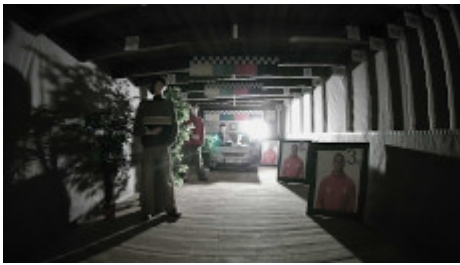

Camera image at night conditions with internal built-in IR illuminator on:

Camera image at direct strong light opposite to camera:

HD-TVI:

Camera image at artificial illumination (about 30Lux):

Camera image at night conditions with internal built-in IR illuminator on: