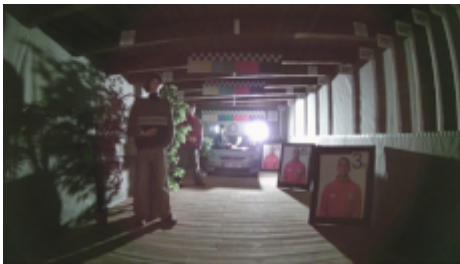

## OUR TESTS

AHD:

Camera image at artificial illumination (about 30Lux):

Camera image at night conditions with internal built-in IR illuminator on:

Camera image at direct strong light opposite to camera:

HD-CVI: