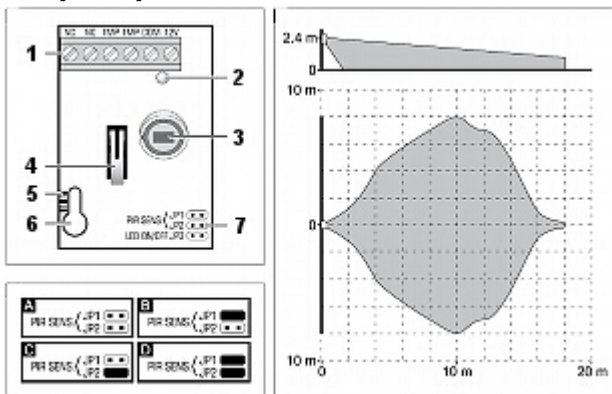

1. cable terminals
2. LED indicator
3. pyroelectric sensor
4. tamper contact
5. scale for positioning of pyroelectric sensor
6. fixing screw hole
7. configuration jumpers

Proper installation: