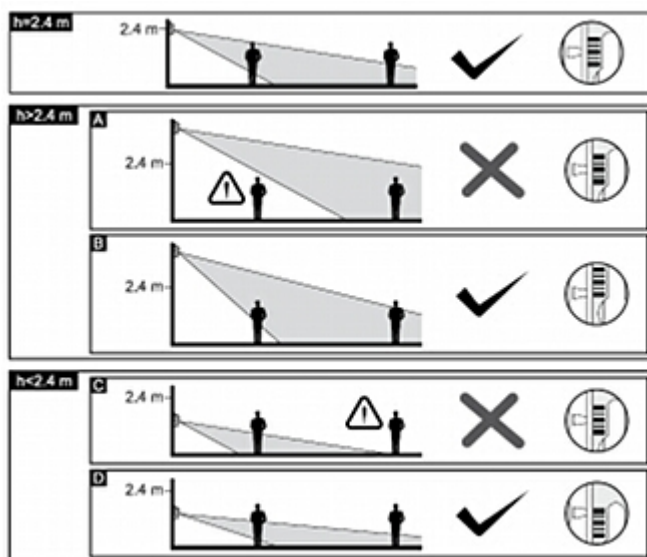

Code: AQUA-PET

PIR DETECTOR **AQUA-PET** SATEL

Net: **13.16 EUR** Gross: **16.19 EUR**

Digital passive PIR detector, immune to pet weighing up to 15 kg.

SPECIFICATION

Application:	Indoor
Pyroelectric sensor:	Double
Sensor type:	Passive Infra Red (PIR)
Range:	18 x 16 m
Sensitivity adjustment:	3-step
Pet immunity:	≤ 15 kg
Alarm time:	2 s
Maximal outputs load:	40 mA / 16 V DC
Digital temperature compensation:	✓
Power supply:	12 V DC / 12 mA
Operation temp:	-30 °C ... 55 °C
Target speed range:	0.3 ... 3 m/s
Weight:	0.066 kg
Dimensions:	63 x 96 x 49 mm
Manufacturer / Brand:	SATEL
Guarantee:	2 years

1. cable terminals
2. LED indicator
3. pyroelectric sensor
4. tamper contact
5. scale for positioning of pyroelectric sensor
6. fixing screw hole
7. configuration jumpers

Proper installation:

In the kit: