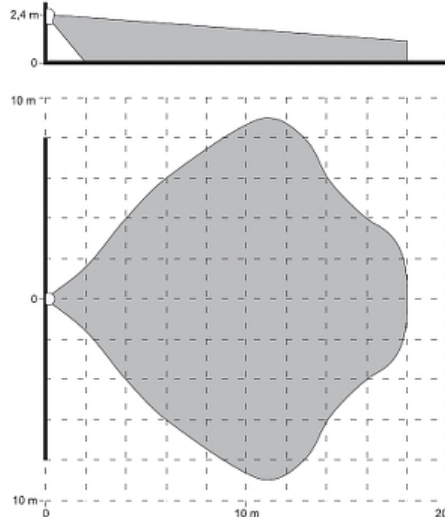

Internal view:

Description of particular elements of the device:

1. Terminals
2. LED indicator
3. LED indication settings
4. pyroelectric sensor
5. tamper contact
6. scale for positioning of pyroelectric sensor
7. fixing screw hole
8. potentiometer for sensitivity control PIR

Detector range:

In the kit: