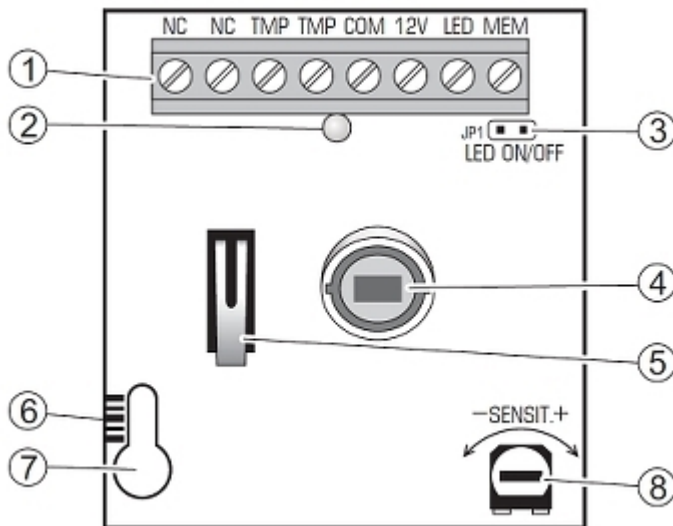

### SPECIFICATION

Application:	Indoor
Pyroelectric sensor:	Double
Sensor type:	Passive Infra Red (PIR)
Range:	18 x 18 m
Sensitivity adjustment:	By potentiometer
Pet immunity:	≤ 15 kg
Alarm time:	2 s
Digital temperature compensation:	✓
Power supply:	12 V DC / 14 mA
Main features:	Alarm memory
Target speed range:	0.3 ... 3 m/s
Operation temp:	-30 °C ... 55 °C
Weight:	0.07 kg
Dimensions:	62 x 96 x 48 mm
Manufacturer / Brand:	SATEL
Guarantee:	2 years

Internal view:

Description of particular elements of the device:

1. Terminals
2. LED indicator
3. LED indication settings
4. pyroelectric sensor
5. tamper contact
6. scale for positioning of pyroelectric sensor
7. fixing screw hole
8. potentiometer for sensitivity control PIR