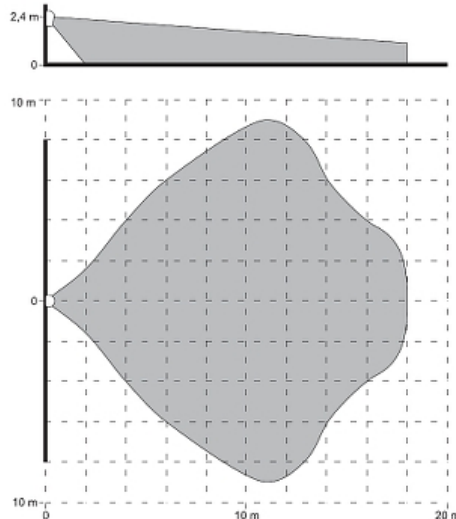

1. Terminals
2. LED indicator
3. LED indication settings
4. pyroelectric sensor
5. tamper contact
6. scale for positioning of pyroelectric sensor
7. fixing screw hole
8. potentiometer for sensitivity control PIR

Detector range: