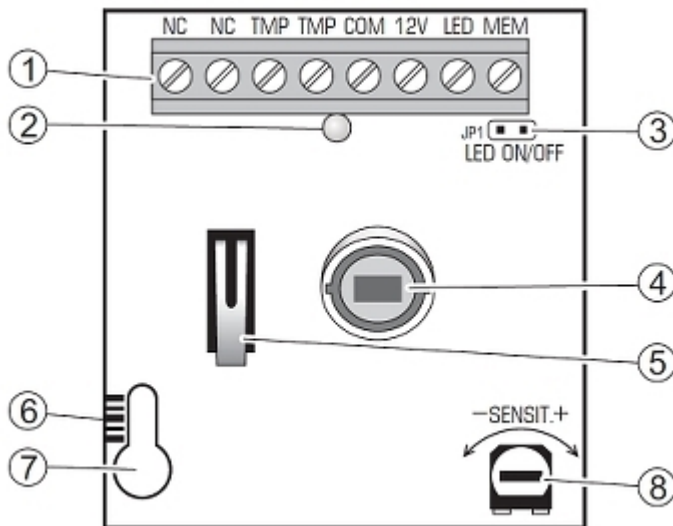

Code: GRAPHITE-PET

PIR DETECTOR **GRAPHITE-PET** SATEL

Net: 16.79 EUR Gross: 16.79 EUR

Digital passive PIR detector, immune to pet weighing up to 15 kg.

SPECIFICATION

Application:	Indoor
Pyroelectric sensor:	Double
Sensor type:	Passive Infra Red (PIR)
Range:	18 x 18 m
Sensitivity adjustment:	By potentiometer
Pet immunity:	≤ 15 kg
Alarm time:	2 s
Digital temperature compensation:	✓
Power supply:	12 V DC / 14 mA
Main features:	Alarm memory
Target speed range:	0.3 ... 3 m/s
Operation temp:	-30 °C ... 55 °C
Weight:	0.07 kg
Dimensions:	62 x 96 x 48 mm
Manufacturer / Brand:	SATEL
Guarantee:	2 years

1. Terminals
2. LED indicator
3. LED indication settings
4. pyroelectric sensor
5. tamper contact
6. scale for positioning of pyroelectric sensor
7. fixing screw hole
8. potentiometer for sensitivity control PIR