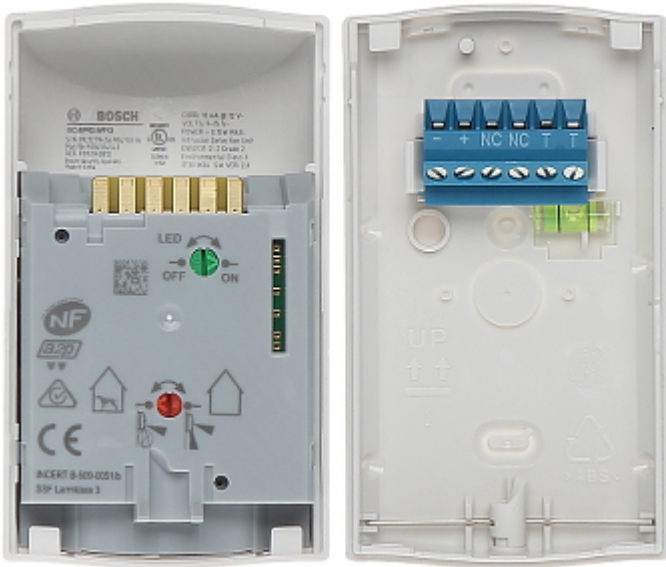

Bottom view: