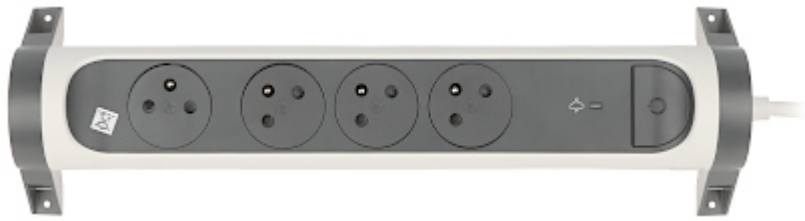

Plug:

PACKAGE

Dimensions (L x W x H): 0x0x0 mm	Gross Weight: 0 kg