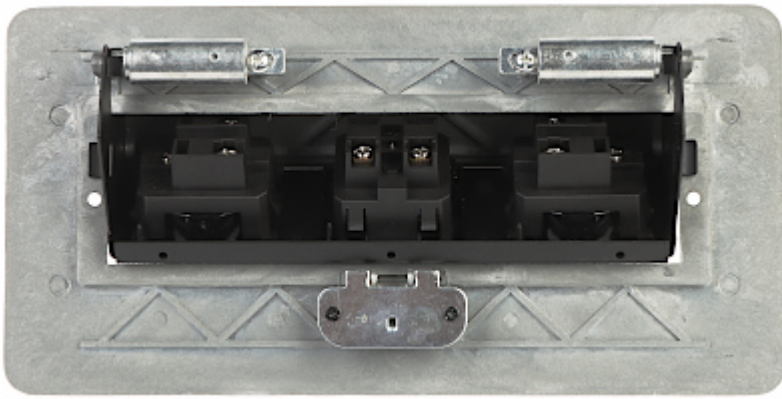

# FURNITURE POWER DISTRIBUTION UNIT **OR-GM-9032/GR** (3 OUTLETS) ORNO

Net: **30.42 EUR** Gross: **30.42 EUR**

Furniture power distribution unit equipped with 3 power outlets with grounding, recessed into the table top with a flat, milled edge and a full bottom housing.

## SPECIFICATION

Rated voltage:	230 V AC / 50 Hz
Total maximal current:	16 A
Maximal total load:	3680 W
Number of outlets:	3 grounded outlets 16A/250V CEE 7/5, E type
Fuse:	—
Switch:	—
Wire gauge:	Recommended : max. 3 x 1.5 mm <sup>2</sup>
Length of the cable:	—
Main features:	<ul style="list-style-type: none"><li>• Fixing in the opening of the table top</li><li>• Pull-out panel with sockets at the push of a button</li></ul>
Housing:	Plastic + Aluminum, Steel - powder painted
"Index of Protection":	IP20
Color:	Graphite + Black
Weight:	1.22 kg
Dimensions:	<ul style="list-style-type: none"><li>• 265 x 132 x 77 mm</li><li>• 224 x 108 x 65 mm - Mounting dimensions (box)</li></ul>
Manufacturer / Brand:	ORNO
Guarantee:	2 years

Power outlets:

Rear view:

Internal view of the housing:

In the kit:

DELTA-OPTI Monika Matysiak; <https://www.delta.poznan.pl>  
POL; 60-713 Poznań; Graniczna 10  
e-mail: delta-opti@delta.poznan.pl; tel: +(48) 61 864 69 60