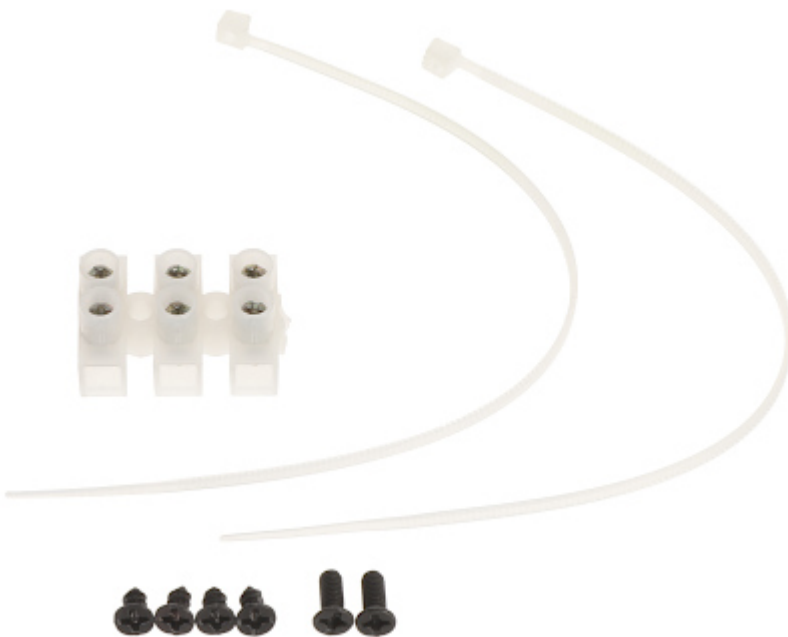

DELTA-OPTI Monika Matysiak; <https://www.delta.poznan.pl>
POL; 60-713 Poznań; Graniczna 10
e-mail: delta-opti@delta.poznan.pl; tel: +(48) 61 864 69 60