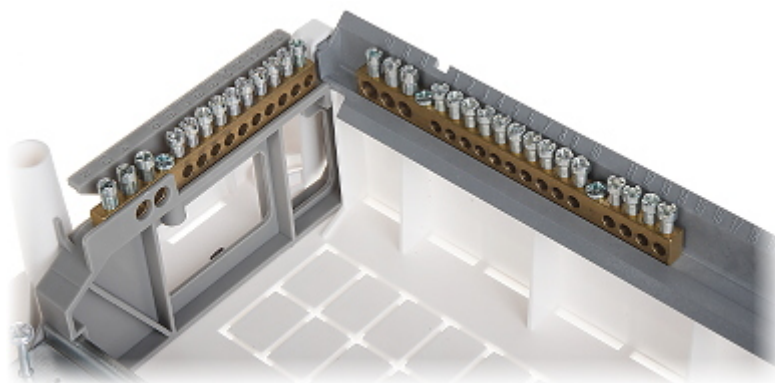

Code: LE-607585

SURFACE-MOUNTING DISTRIBUTION CABINET 22-MODULAR **LE-607585**

Nedbox RX LEGRAND

Net: **15.12 EUR** Gross: **18.60 EUR**

1-row 22-modular surface-mounting distribution electric cabinet.

SPECIFICATION

Method of mounting:	Surface
Number of mounted modules:	22 x 1 row, 17.5 mm
Spacing between TH 35 rails:	<input checked="" type="checkbox"/>
Transparent door:	<input checked="" type="checkbox"/>
Main features:	<ul style="list-style-type: none">• Removable chassis with TH 35 rails• Isolated shield mounting with screws• Equipped with terminal blocks and modules blanking plates
Equipment:	<ul style="list-style-type: none">• Terminal blocks 1 x (1 x 25 mm² + 2 x 16 mm² + 14 x 10 mm²) 2 x (1 x 25 mm² + 2 x 16 mm² + 10 x 10 mm²)• Module blanking plates : 5 pcs
Material:	Self-extinguishing
Color:	White
"Index of Protection":	IP30
IK rating:	IK07
Safety class:	Grade 2
Complies with norms:	IEC/EN 62208, IEC/EN 61439-3
Weight:	1.432 kg
Dimensions:	478 x 225 x 110 mm
Manufacturer / Brand:	LEGRAND
Guarantee:	2 years

Mounting side view:

Dimensions:

In the kit: