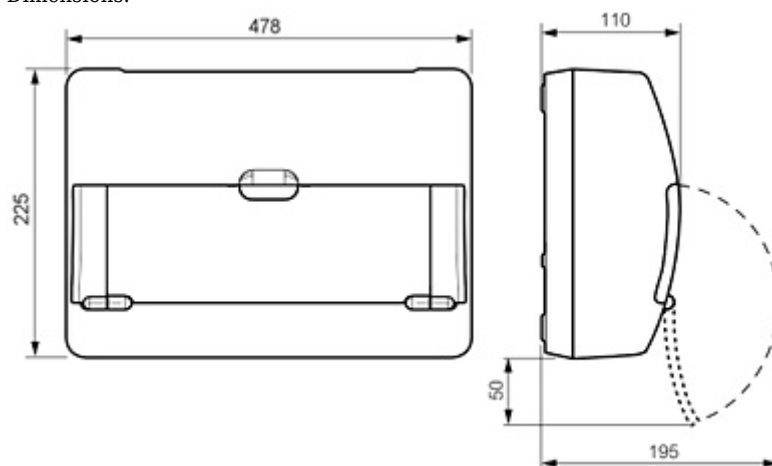

Method of mounting:	Surface
Number of mounted modules:	22 x 1 row, 17.5 mm
Spacing between TH 35 rails:	<input checked="" type="checkbox"/>
Transparent door:	<input checked="" type="checkbox"/>
Main features:	<ul style="list-style-type: none">• Removable chassis with TH 35 rails• Isolated shield mounting with screws• Equipped with terminal blocks and modules blanking plates
Equipment:	<ul style="list-style-type: none">• Terminal blocks 1 x (1 x 25 mm² + 2 x 16 mm² + 14 x 10 mm²) 2 x (1 x 25 mm² + 2 x 16 mm² + 10 x 10 mm²)• Module blanking plates : 5 pcs
Material:	Self-extinguishing
Color:	White
"Index of Protection":	IP30
IK rating:	IK07
Safety class:	Grade 2
Complies with norms:	IEC/EN 62208, IEC/EN 61439-3
Weight:	1.432 kg
Dimensions:	478 x 225 x 110 mm
Manufacturer / Brand:	LEGRAND
Guarantee:	2 years

Mounting side view:

Dimensions:

In the kit: