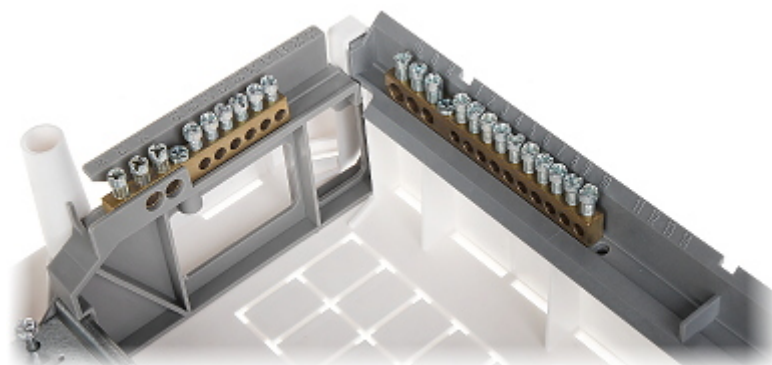

Code: LE-607583

SURFACE-MOUNTING DISTRIBUTION CABINET 16-MODULAR LE-607583

Nedbox RX LEGRAND

Net: 12.78 EUR Gross: 15.72 EUR

1-row 16-modular surface-mounting distribution electric cabinet.

SPECIFICATION

Method of mounting:	Surface
Number of mounted modules:	16 x 1 row, 17.5 mm
Spacing between TH 35 rails:	<input checked="" type="checkbox"/>
Transparent door:	<input checked="" type="checkbox"/>
Main features:	<ul style="list-style-type: none">• Removable chassis with TH 35 rails• Isolated shield mounting with screws• Equipped with terminal blocks and modules blanking plates
Equipment:	<ul style="list-style-type: none">• Terminal blocks 2 x (1 x 25 mm ² + 2 x 16 mm ² + 10 x 10 mm ²) 1 x (1 x 25 mm ² + 2 x 16 mm ² + 6 x 10 mm ²) <ul style="list-style-type: none">• Module blanking plates : 5 pcs
Material:	Self-extinguishing
Color:	White
"Index of Protection":	IP30
IK rating:	IK07
Complies with norms:	IEC/EN 62208, IEC/EN 61439-3
Weight:	1.138 kg
Dimensions:	370 x 225 x 110 mm
Manufacturer / Brand:	LEGRAND
Guarantee:	2 years

Mounting side view:

Dimensions:

In the kit: