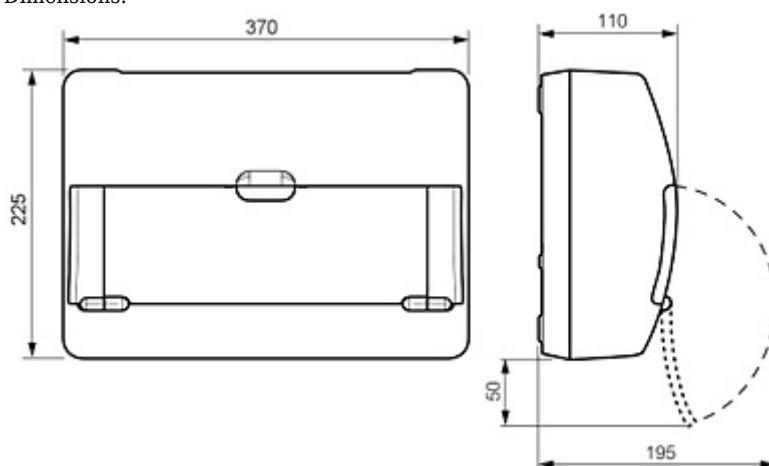

Code: LE-607583

SURFACE-MOUNTING DISTRIBUTION CABINET 16-MODULAR LE-607583

Nedbox RX LEGRAND

Net: 12.78 EUR Gross: 15.72 EUR

1-row 16-modular surface-mounting distribution electric cabinet.

SPECIFICATION

Method of mounting:	Surface
Number of mounted modules:	16 x 1 row, 17.5 mm
Spacing between TH 35 rails:	<input checked="" type="checkbox"/>
Transparent door:	<input checked="" type="checkbox"/>
Main features:	<ul style="list-style-type: none">• Removable chassis with TH 35 rails• Isolated shield mounting with screws• Equipped with terminal blocks and modules blanking plates
Equipment:	<ul style="list-style-type: none">• Terminal blocks 2 x (1 x 25 mm ² + 2 x 16 mm ² + 10 x 10 mm ²) 1 x (1 x 25 mm ² + 2 x 16 mm ² + 6 x 10 mm ²) <ul style="list-style-type: none">• Module blanking plates : 5 pcs
Material:	Self-extinguishing
Color:	White
"Index of Protection":	IP30
IK rating:	IK07
Complies with norms:	IEC/EN 62208, IEC/EN 61439-3
Weight:	1.138 kg
Dimensions:	370 x 225 x 110 mm
Manufacturer / Brand:	LEGRAND
Guarantee:	2 years

Mounting side view:

Dimensions:

In the kit: