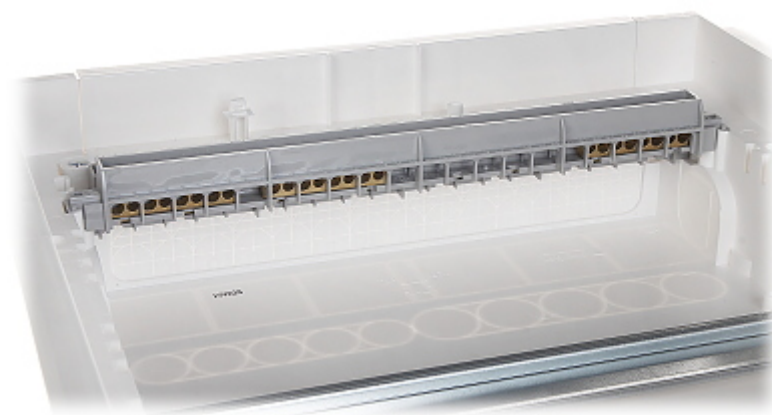

Code: LE-602434

FLUSH-MOUNTING DISTRIBUTION CABINET 48-MODULAR **LE-602434** RWN LEGRAND

Net: **63.17 EUR** Gross: **77.70 EUR**

4-row 48-modular flush-mounting distribution electric cabinet.

SPECIFICATION

Method of mounting:	Flush
Number of mounted modules:	12 + 1 x 4 rows, 17.5 mm
Spacing between TH 35 rails:	125 mm
Transparent door:	—
Main features:	<ul style="list-style-type: none">• 6 mm thick metal door• The door can be equipped with a lock• Removable top and bottom panel• Equipped with terminal blocks and modules blanking plates
Equipment:	<ul style="list-style-type: none">• Terminal blocks 5 x (4 x 16 mm² + 4 x 10 mm²) 1 x (19 x 16 mm² + 19 x 10 mm²)• Module blanking plates : 2 x 5 pcs
Material:	Self-extinguishing
Color:	White
"Index of Protection":	IP40
IK rating:	IK07
Complies with norms:	PN-EN 60439-3, IEC/EN 61439-3
Weight:	4.68 kg
Dimensions:	350 x 710 x 93 mm , 330 x 680 x 87 mm - flush-mounting box

Front view:

Internal view of the housing:

Mounting side view:

In the kit: