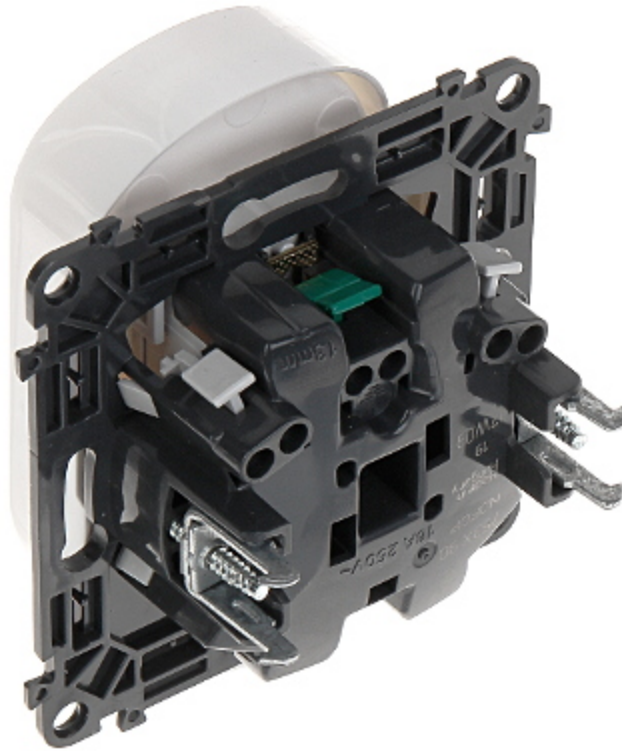

Connectors view: