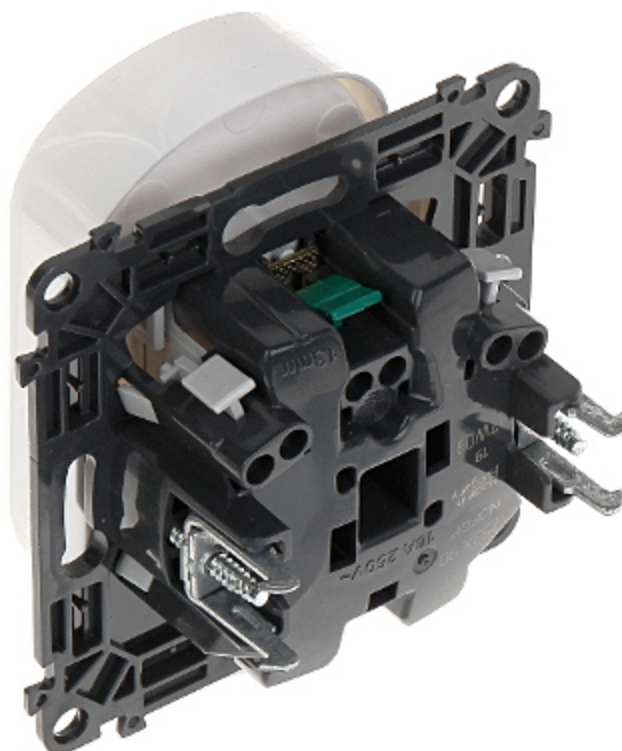

Connectors view: