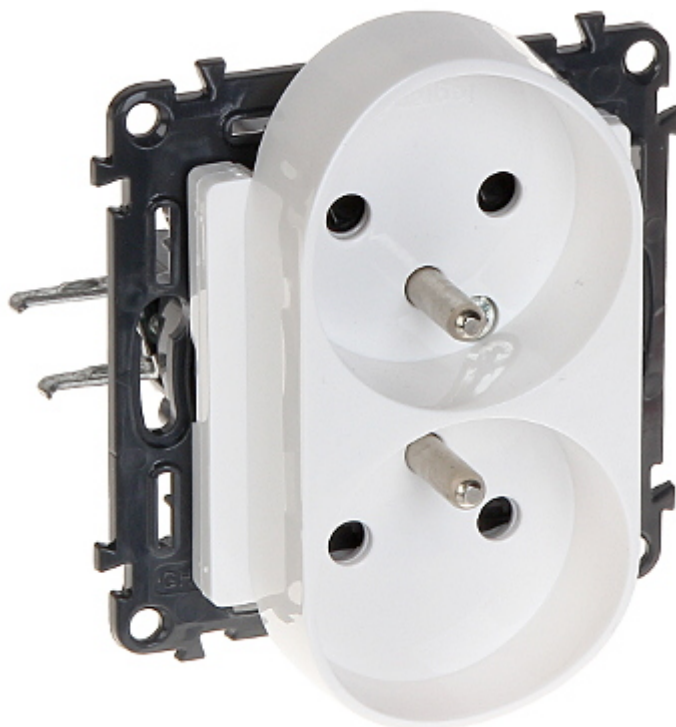

Code: LE-753190

DOUBLE SOCKET OUTLET **LE-753190** Valena Life 230 V 16 A LEGRAND

Net: **18.99 PLN** Gross: **23.36 PLN**

The LE-753190 double socket outlet is designed to fix with frame plates of the Valena Life series.

SPECIFICATION

Rated voltage:	230 V / 50 Hz
Maximal current load:	16 A
Grounding:	✓
Cable terminals:	automatic spring terminals
Socket type:	2 x CEE 7/5
Protection shutters:	✓
Application:	Valena Life product series
Assembly:	Claw or screw mounting
Color:	White
Weight:	0.072
Dimensions:	75 x 85 x 51 mm
Manufacturer / Brand:	LEGRAND
Guarantee:	2 years