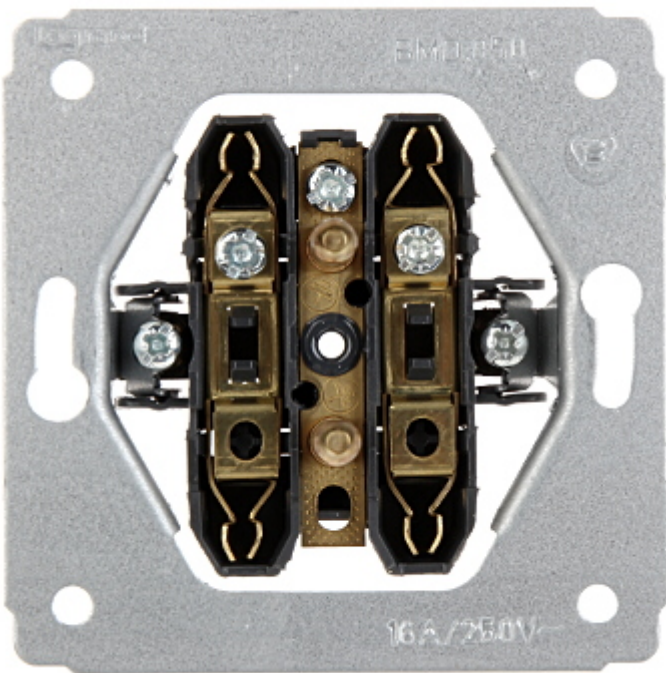

# DOUBLE SOCKET OUTLET **LE-773618** Cariva 230 V 16 A LEGRAND

Net: **3.92 EUR** Gross: **4.82 EUR**

The LE-773618 double socket outlet of the Cariva series.

## SPECIFICATION

Rated voltage:	230 V / 50 Hz
Maximal current load:	16 A
Grounding:	✓
Cable terminals:	screw terminals
Socket type:	2 x CEE 7/5
Protection shutter:	—
Application:	Autonomous mounting
Assembly:	Claw or screw mounting
Color:	White
Weight:	0.094 kg
Dimensions:	104 x 81 x 50 mm
Manufacturer / Brand:	LEGRAND
Guarantee:	2 years

## PRESENTATION

Front view:

Rear view:

**PACKAGE**

Dimensions (L x W x H): 0x0x0 mm	Gross Weight: 0 kg
----------------------------------	--------------------