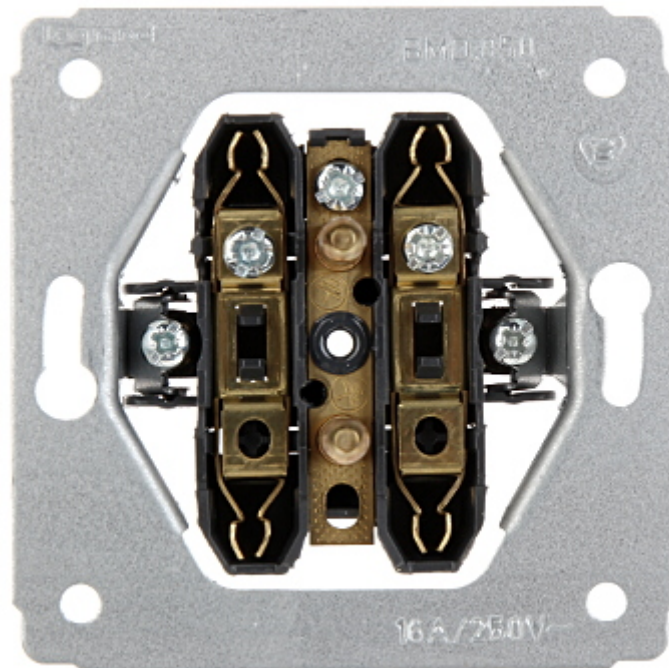

Front view: