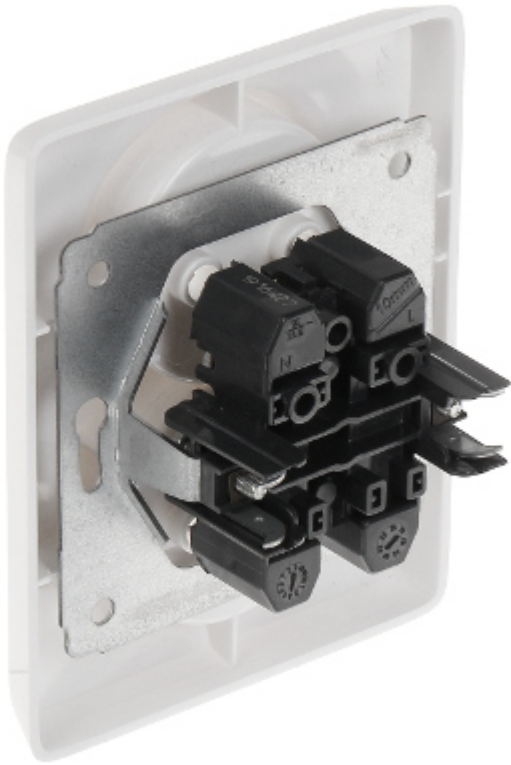

Rear view:

PACKAGE

Dimensions (L x W x H): 0x0x0 mm	Gross Weight: 0 kg