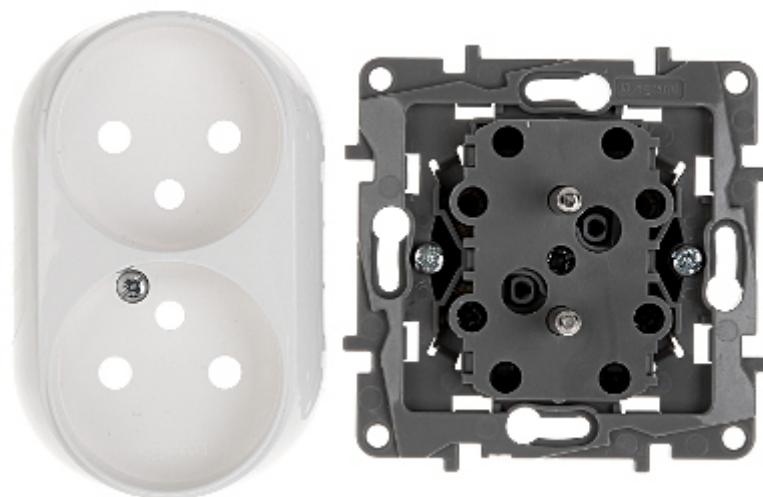

Rear view:

Front view: