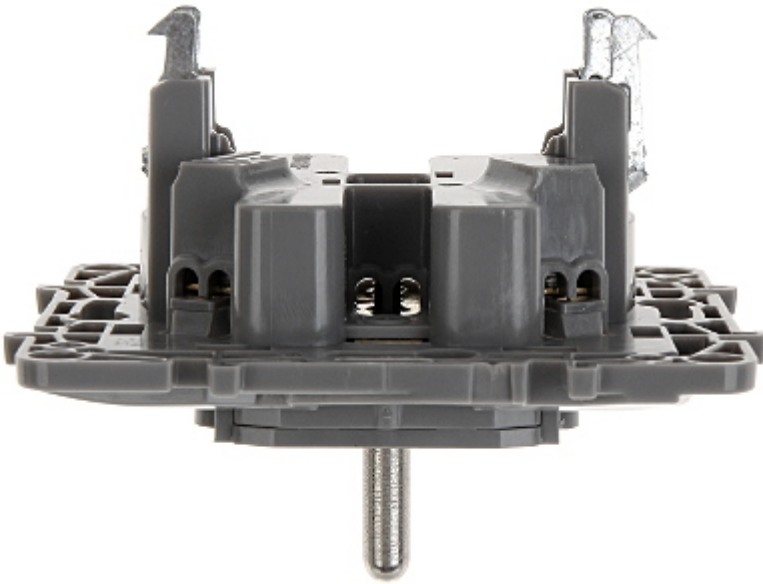

PACKAGE

Dimensions (L x W x H): 0x0x0 mm	Gross Weight: 0 kg