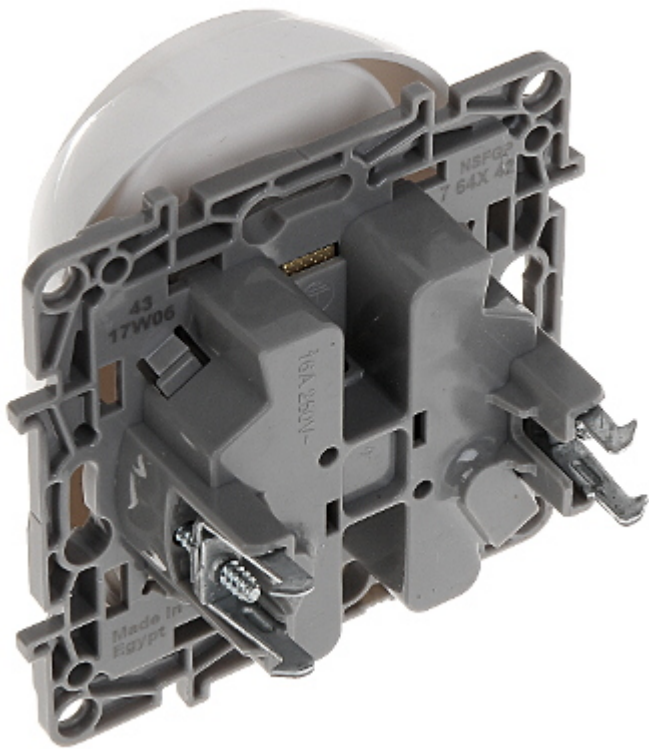

Rear view:

Bottom view: