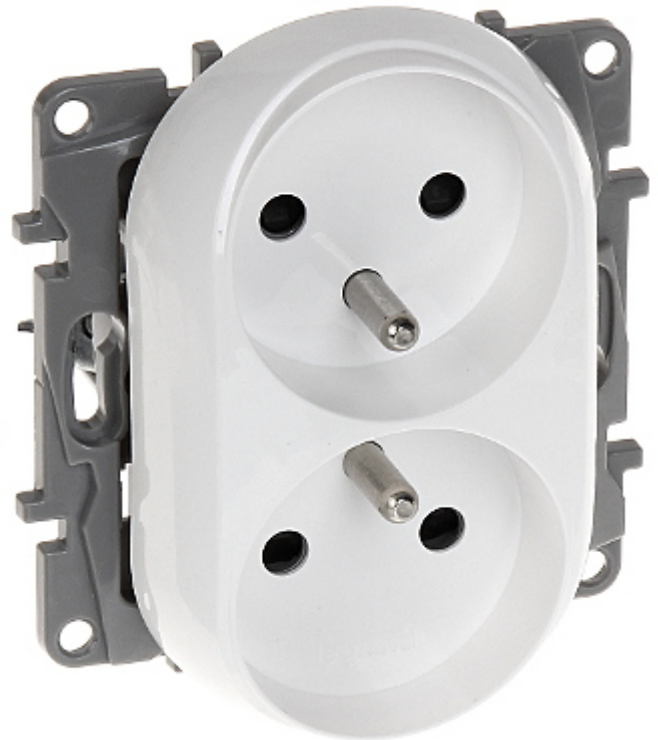

Code: LE-764542

DOUBLE SOCKET OUTLET **LE-764542** Niloe 230 V 16 A LEGRAND

Net: **2.35 EUR** Gross: **2.89 EUR**

The LE-764542 double socket outlet is designed to fix with frame plates of the Niloe series.

SPECIFICATION

Rated voltage:	230 V / 50 Hz
Maximal current load:	16 A
Grounding:	<input checked="" type="checkbox"/>
Cable terminals:	screw terminals
Socket type:	2 x CEE 7/5
Protection shutters:	<input checked="" type="checkbox"/>
Application:	Niloe product series
Assembly:	Claw or screw mounting
Color:	White
Weight:	0.070
Dimensions:	85 x 76 x 40 mm
Manufacturer / Brand:	LEGRAND
Guarantee:	2 years