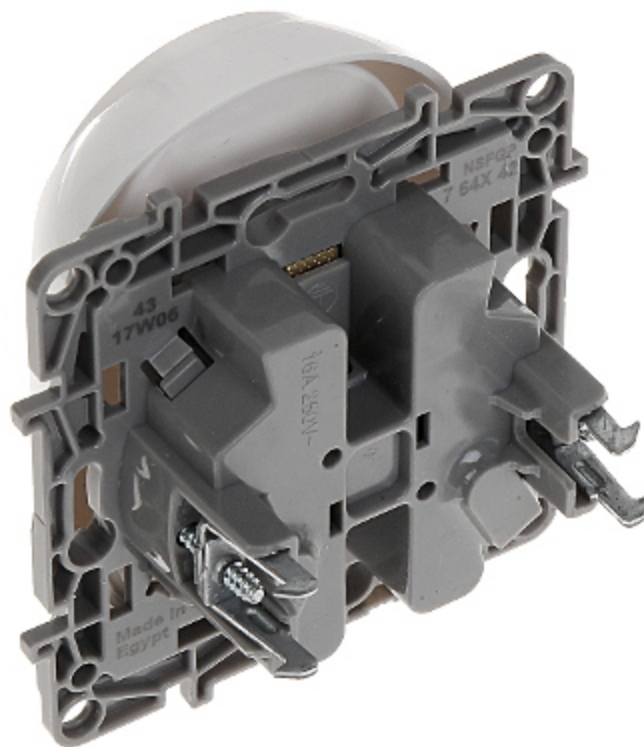

Bottom view:

Rear view: