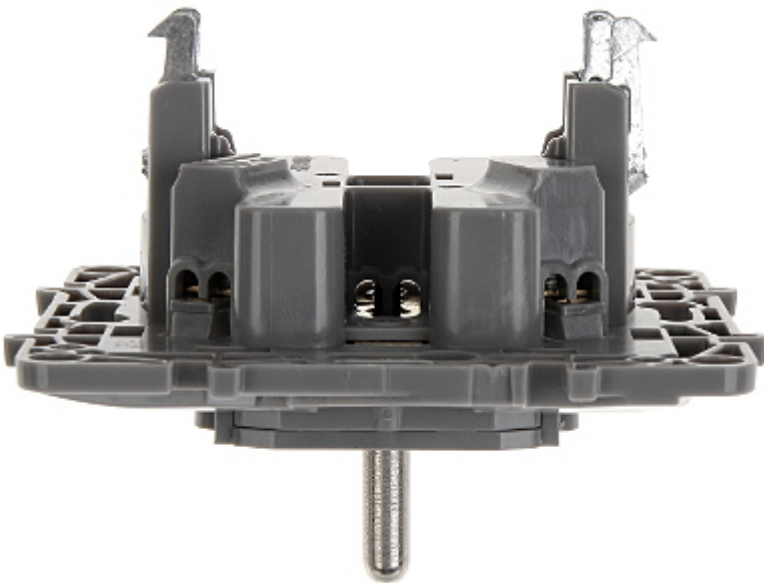

PACKAGE

Dimensions (L x W x H): 0x0x0 mm	Gross Weight: 0 kg