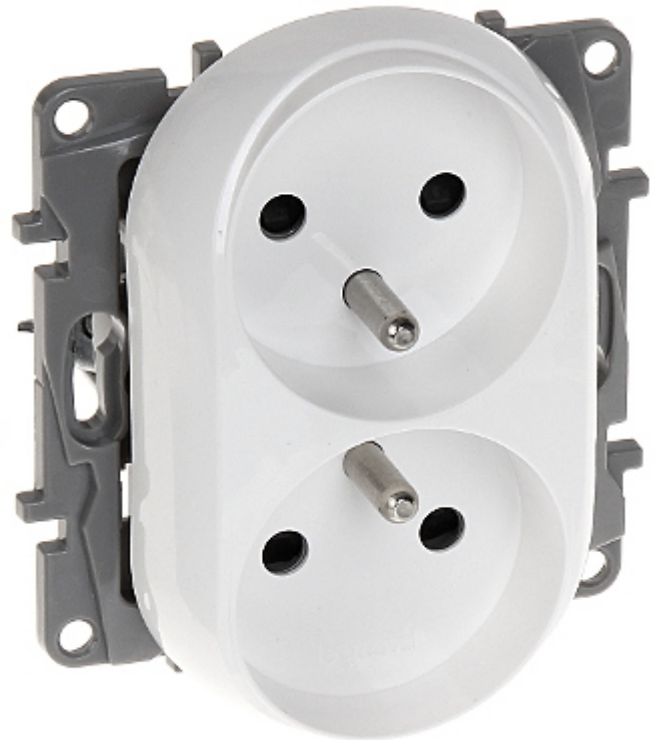

Code: LE-764542

DOUBLE SOCKET OUTLET **LE-764542** Niloe 230 V 16 A LEGRAND

Net: 3.62 EUR Gross: 3.62 EUR

The LE-764542 double socket outlet is designed to fix with frame plates of the Niloe series.

SPECIFICATION

Rated voltage:	230 V / 50 Hz
Maximal current load:	16 A
Grounding:	✓
Cable terminals:	screw terminals
Socket type:	2 x CEE 7/5
Protection shutter:	✓
Application:	Niloe product series
Assembly:	Claw or screw mounting
Color:	White
Weight:	0.070
Dimensions:	85 x 76 x 40 mm
Manufacturer / Brand:	LEGRAND
Guarantee:	2 years