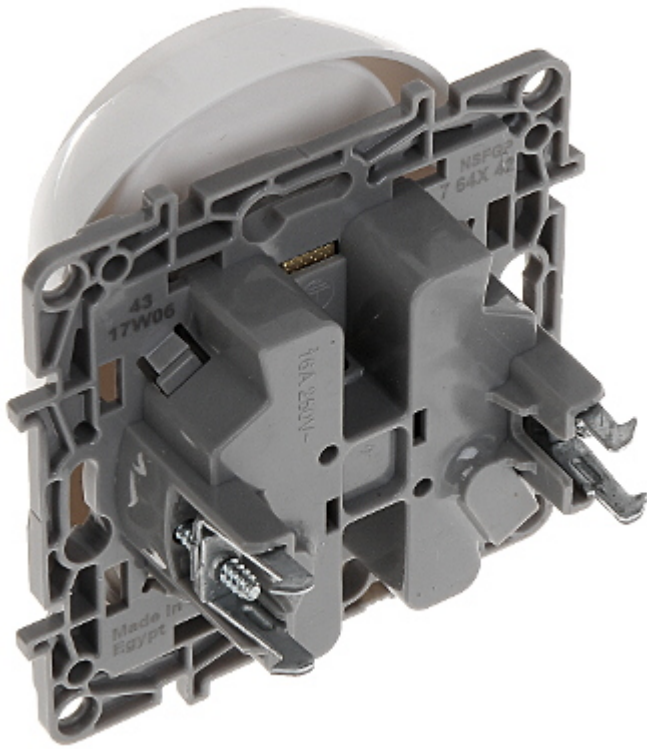

Rear view:

Bottom view: