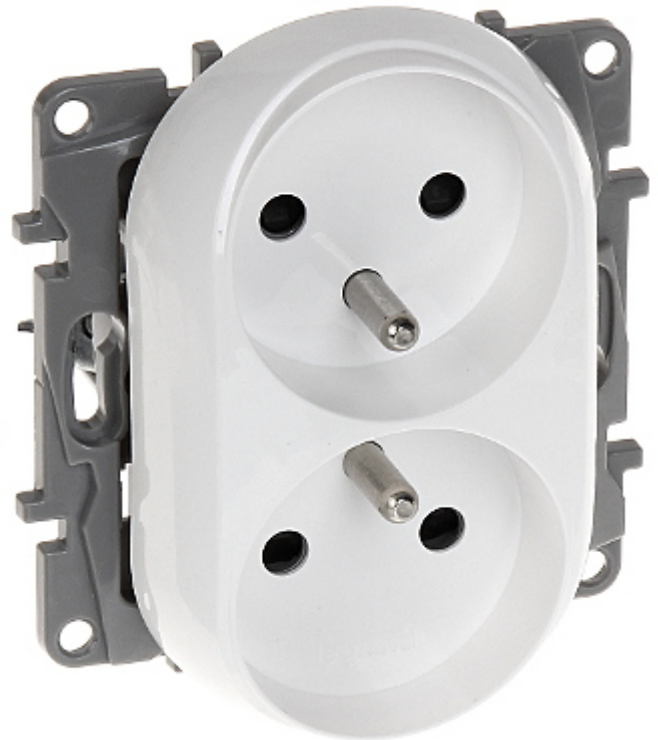

Code: LE-764542

DOUBLE SOCKET OUTLET **LE-764542** Niloe 230 V 16 A LEGRAND

Net: **13.70 PLN** Gross: **16.85 PLN**

The LE-764542 double socket outlet is designed to fix with frame plates of the Niloe series.

SPECIFICATION

| | |
|-----------------------|------------------------|
| Rated voltage: | 230 V / 50 Hz |
| Maximal current load: | 16 A |
| Grounding: | ✓ |
| Cable terminals: | screw terminals |
| Socket type: | 2 x CEE 7/5 |
| Protection shutters: | ✓ |
| Application: | Niloe product series |
| Assembly: | Claw or screw mounting |
| Color: | White |
| Weight: | 0.070 |
| Dimensions: | 85 x 76 x 40 mm |
| Manufacturer / Brand: | LEGRAND |
| Guarantee: | 2 years |