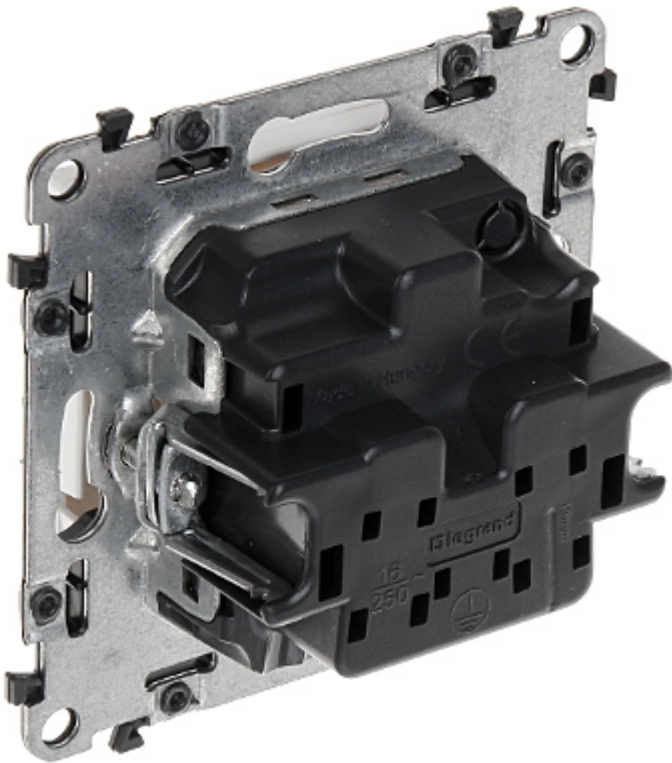

Code: LE-753180

# SINGLE SOCKET OUTLET **LE-753180** Valena Life 230 V 16 A LEGRAND

Net: **3.44 EUR** Gross: **4.23 EUR**

The LE-753180 single socket outlet is designed to fix with frame plates of the Valena Life series.

## SPECIFICATION

Rated voltage:	230 V / 50 Hz
Maximal current load:	16 A
Grounding:	✓
Cable terminals:	automatic spring terminals
Socket type:	CEE 7/5
Protection shutters:	✓
Application:	Valena Life product series
Assembly:	Claw or screw mounting
Color:	White
Weight:	0.074 kg
Dimensions:	75 x 75 x 38 mm
Manufacturer / Brand:	LEGRAND
Guarantee:	2 years

## PRESENTATION

Front view:

Rear view:

Connectors view: