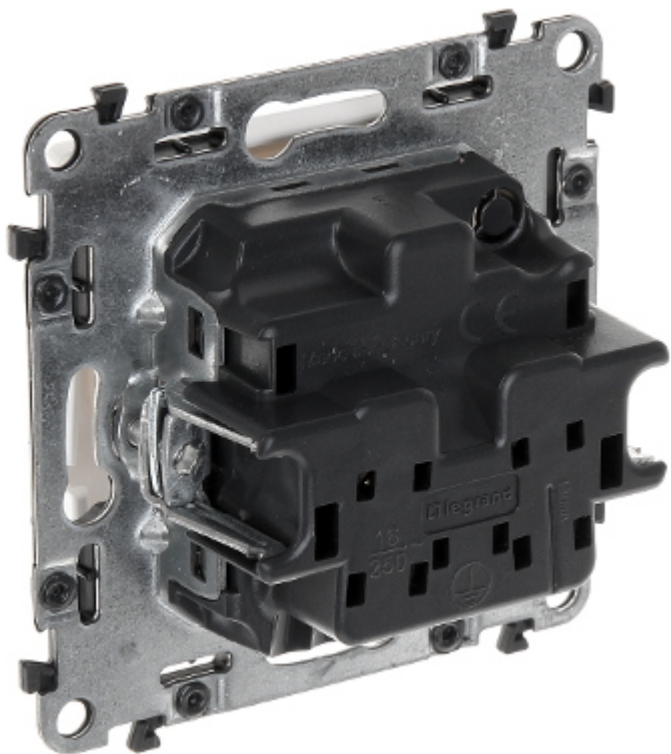

Rear view:

Connectors view: