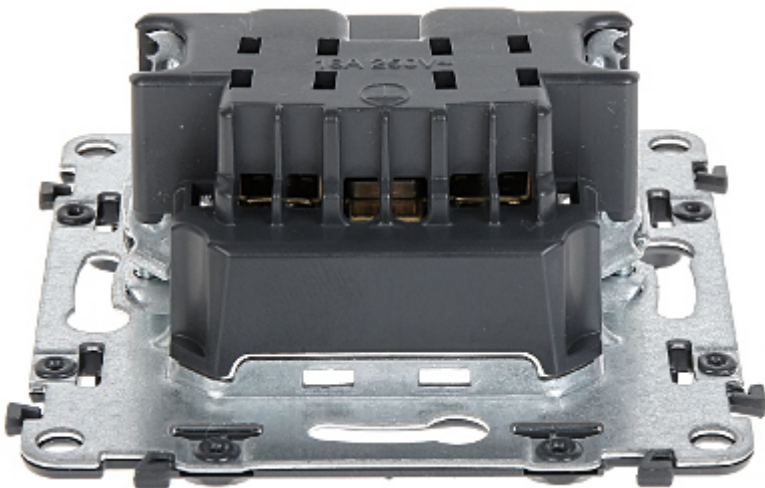

Connectors view:

PACKAGE

Dimensions (L x W x H): 0x0x0 mm	Gross Weight: 0 kg