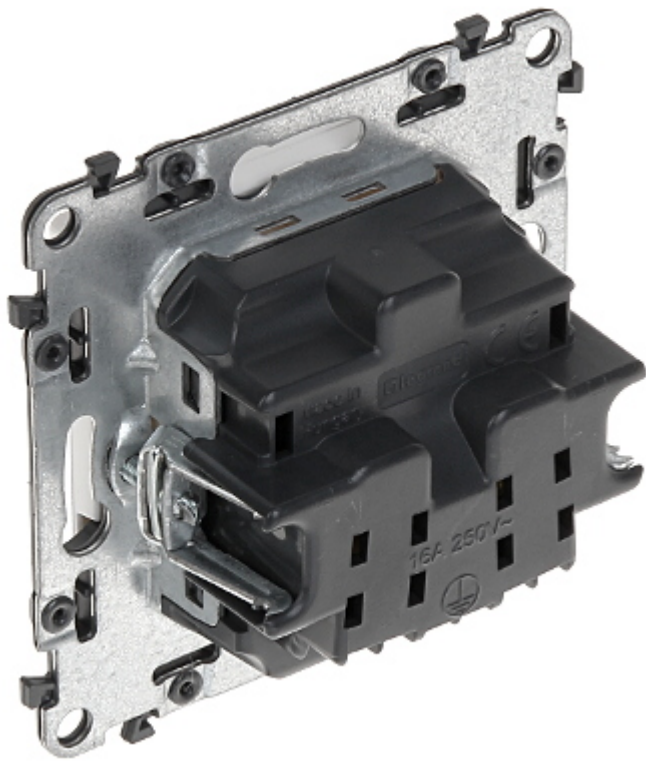

PACKAGE

Dimensions (L x W x H): 0x0x0 mm	Gross Weight: 0 kg