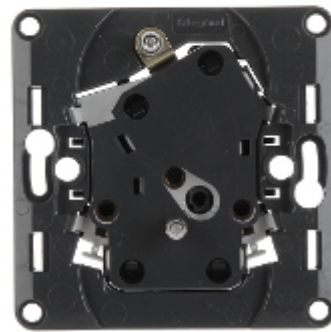

Front view: