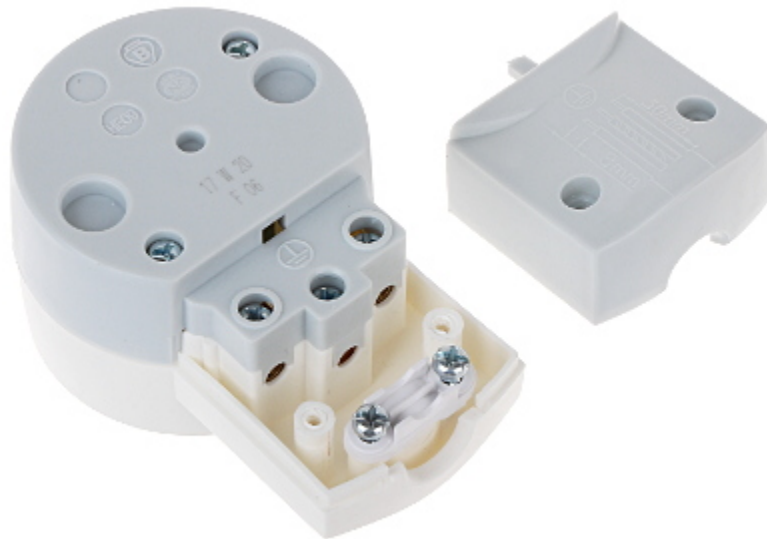

Code: LE-50109

ANGULAR SOCKET **LE-50109** 230 V 16 A LEGRAND

Net: **1.47 EUR** Gross: **1.81 EUR**

The LE-50109 angular socket without cable. The attached bracket allows to mount the socket on the wall or furniture.

SPECIFICATION

Rated voltage:	230 V / 50 Hz
Maximal current load:	16 A
Grounding:	✓
Electrical cable:	max. 3 x 1.5 mm ²
Cable terminals:	screw terminals
Socket type:	CEE 7/5
Color:	White / Gray
Weight:	0.064 kg
Dimensions:	52 x 40 x 79 mm
Manufacturer / Brand:	LEGRAND
Guarantee:	2 years

Connectors:

The attached bracket allows to mount the socket on the wall or furniture: