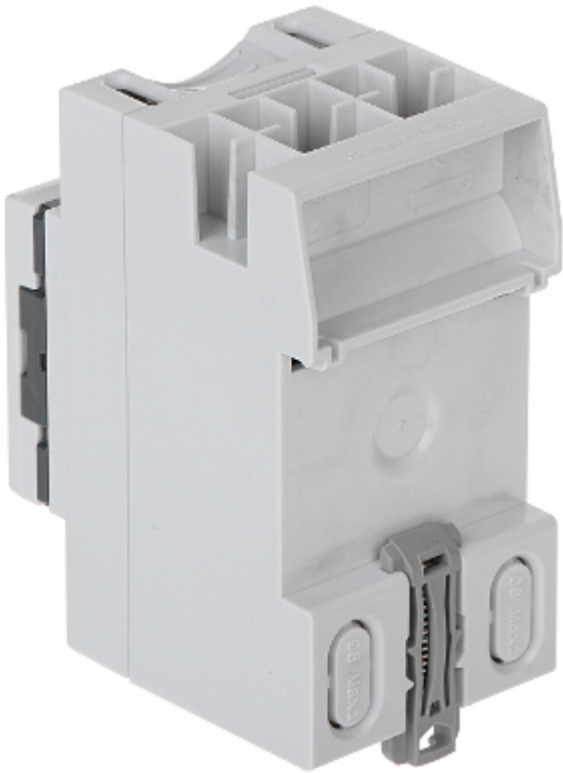

Code: LE-004280

SINGLE SOCKET OUTLET **LE-004280** DIN TS-35 230 V 16 A LEGRAND

Net: **10.73 EUR** Gross: **10.73 EUR**

The LE-004280 single socket outlet is designed to mount on DIN TS-35 rail.

SPECIFICATION

Rated voltage:	230 V / 50 Hz
Maximal current load:	16 A
Grounding:	✓
Cable terminals:	screw terminals
Socket type:	CEE 7/5
Protection shutter:	✓
Application:	DIN TS-35 rail
Assembly:	TH-35 rail mounting
Color:	White
Weight:	0.074 kg
Width in 17.5 mm modules:	2.5
Dimensions:	44.5 x 88 x 62.5 mm
Manufacturer / Brand:	LEGRAND
Guarantee:	2 years

Internal view of the housing:

Connectors:

PACKAGE

Dimensions (L x W x H): 0x0x0 mm	Gross Weight: 0 kg
----------------------------------	--------------------