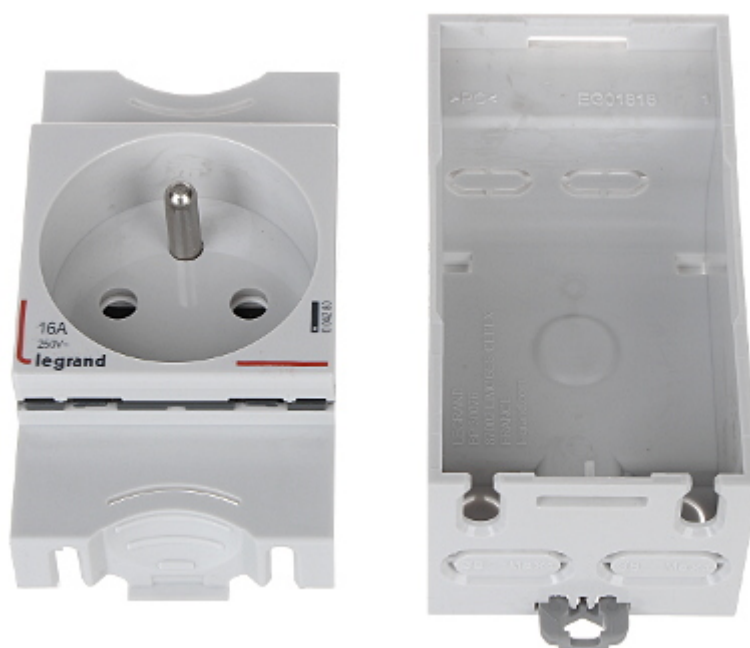

Code: LE-004280

SINGLE SOCKET OUTLET **LE-004280** DIN TS-35 230 V 16 A LEGRAND

Net: **41.59 PLN** Gross: **51.16 PLN**

The LE-004280 single socket outlet is designed to mount on DIN TS-35 rail.

SPECIFICATION

Rated voltage:	230 V / 50 Hz
Maximal current load:	16 A
Grounding:	✓
Cable terminals:	screw terminals
Socket type:	CEE 7/5
Protection shutters:	✓
Application:	DIN TS-35 rail
Assembly:	TH-35 rail mounting
Color:	White
Weight:	0.074 kg
Width in 17.5 mm modules:	2.5
Dimensions:	44.5 x 88 x 62.5 mm
Manufacturer / Brand:	LEGRAND
Guarantee:	2 years

Internal view of the housing:

Connectors: