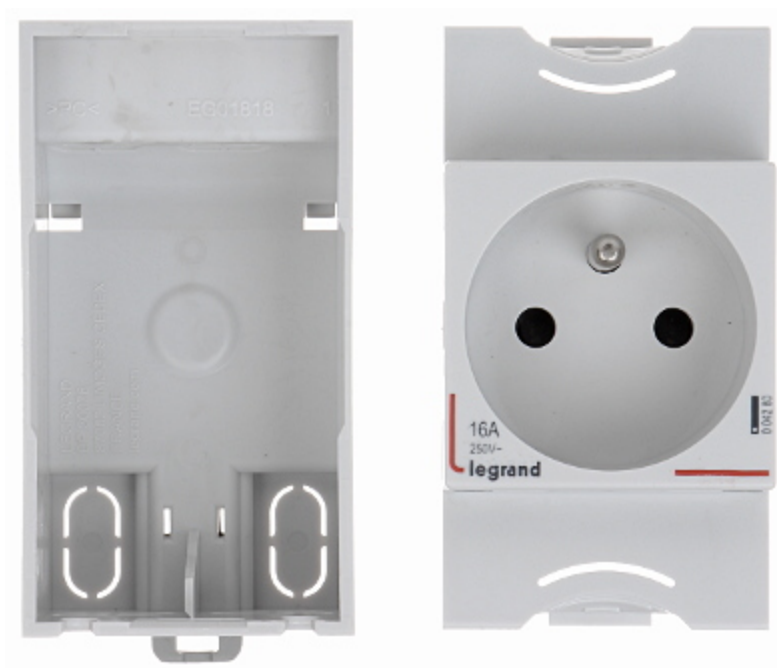

Code: LE-004280

SINGLE SOCKET OUTLET **LE-004280** DIN TS-35 230 V 16 A LEGRAND

Net: **41.59 PLN** Gross: **51.16 PLN**

The LE-004280 single socket outlet is designed to mount on DIN TS-35 rail.

SPECIFICATION

Rated voltage:	230 V / 50 Hz
Maximal current load:	16 A
Grounding:	✓
Cable terminals:	screw terminals
Socket type:	CEE 7/5
Protection shutters:	✓
Application:	DIN TS-35 rail
Assembly:	TH-35 rail mounting
Color:	White
Weight:	0.074 kg
Width in 17.5 mm modules:	2.5
Dimensions:	44.5 x 88 x 62.5 mm
Manufacturer / Brand:	LEGRAND
Guarantee:	2 years

Internal view of the housing:

Connectors: