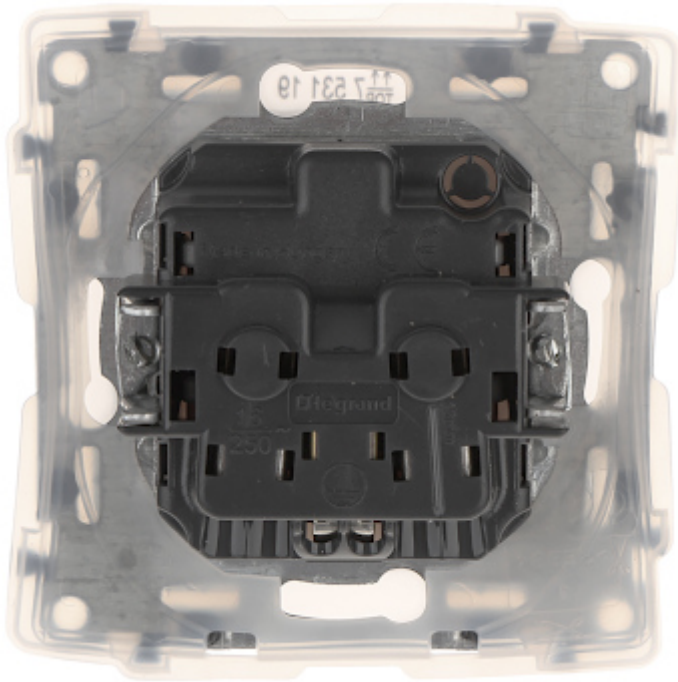

Rear view:

PACKAGE

DELTA-OPTI Monika Matysiak; <https://www.delta.poznan.pl>
POL; 60-713 Poznań; Graniczna 10
e-mail: delta-opti@delta.poznan.pl; tel: +(48) 61 864 69 60