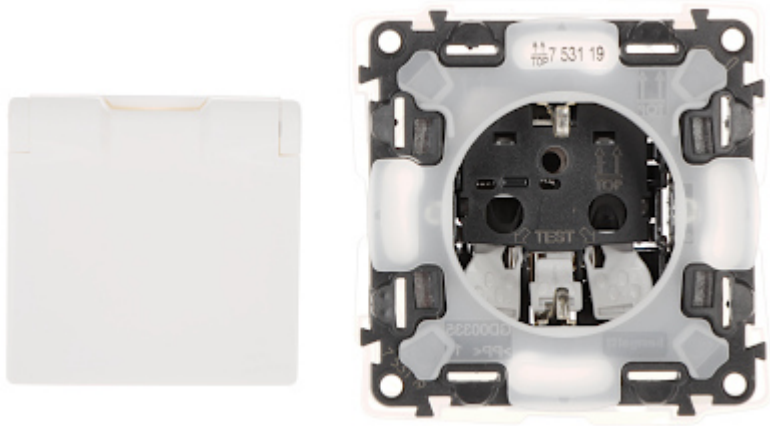

PACKAGE

DELTA-OPTI Monika Matysiak; <https://www.delta.poznan.pl>
POL; 60-713 Poznań; Graniczna 10
e-mail: delta-opti@delta.poznan.pl; tel: +(48) 61 864 69 60