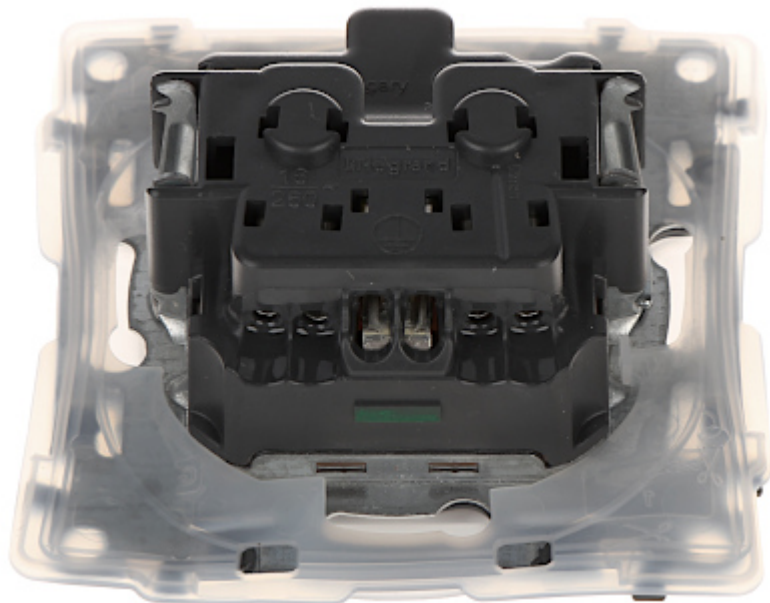

Connectors view:

PACKAGE

DELTA-OPTI Monika Matysiak; <https://www.delta.poznan.pl>
POL; 60-713 Poznań; Graniczna 10
e-mail: delta-opti@delta.poznan.pl; tel: +(48) 61 864 69 60