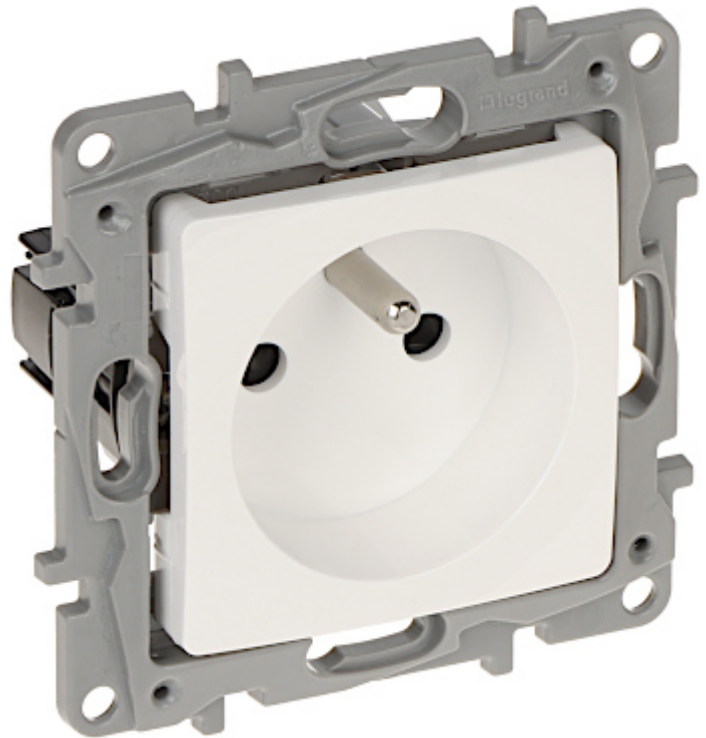

Code: LE-664536

# SINGLE SOCKET OUTLET **LE-664536** Niloe 230 V 16 A LEGRAND

Net: **15.10 PLN** Gross: **18.57 PLN**

The LE-664536 single socket outlet is designed to fix with frame plates of the Niloe series.

## SPECIFICATION

Rated voltage:	230 V / 50 Hz
Maximal current load:	16 A
Grounding:	✓
Cable terminals:	automatic spring terminals
Socket type:	CEE 7/5
Protection shutters:	—
Application:	Niloe product series
Assembly:	Claw or screw mounting
Color:	White
Weight:	0.052 kg
Dimensions:	76 x 76 x 44 mm
Manufacturer / Brand:	LEGRAND
Guarantee:	2 years