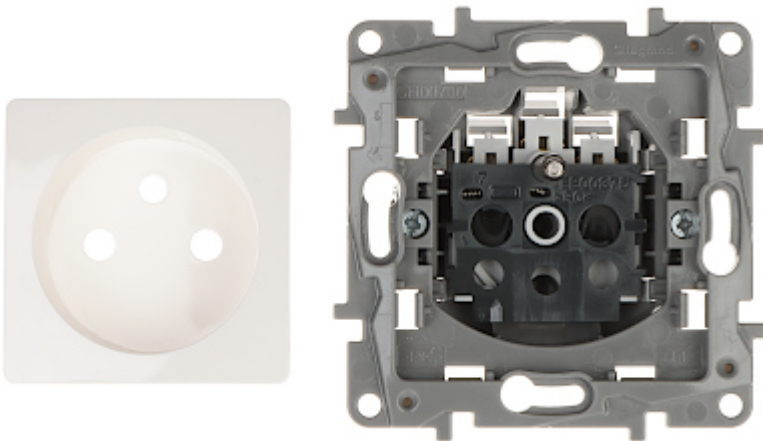

# SINGLE SOCKET OUTLET **LE-664536** Niloe 230 V 16 A LEGRAND

Net: **15.10 PLN** Gross: **18.57 PLN**

The LE-664536 single socket outlet is designed to fix with frame plates of the Niloe series.

## SPECIFICATION

Rated voltage:	230 V / 50 Hz
Maximal current load:	16 A
Grounding:	✓
Cable terminals:	automatic spring terminals
Socket type:	CEE 7/5
Protection shutters:	—
Application:	Niloe product series
Assembly:	Claw or screw mounting
Color:	White
Weight:	0.052 kg
Dimensions:	76 x 76 x 44 mm
Manufacturer / Brand:	LEGRAND
Guarantee:	2 years

View after removing the front panel:

Rear view:

Connectors: