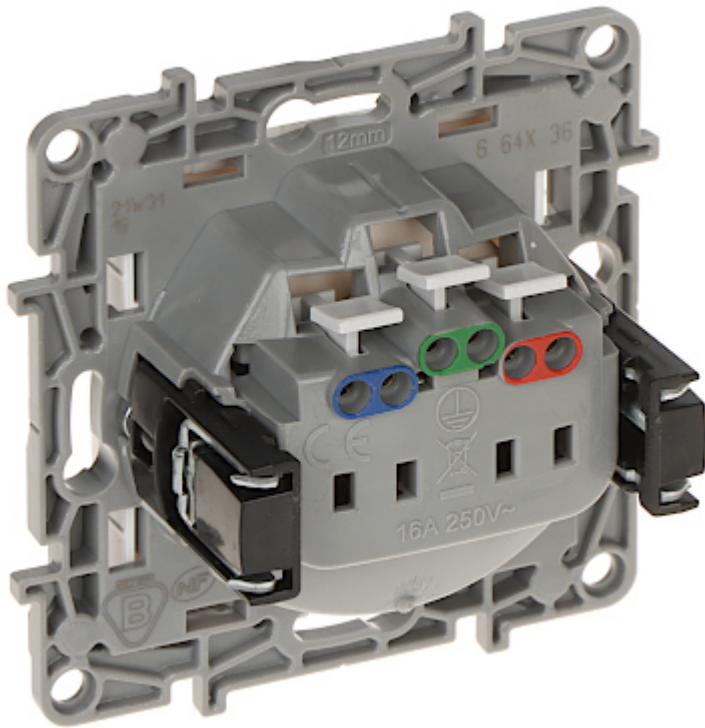

Code: LE-664536

# SINGLE SOCKET OUTLET **LE-664536** Niloe 230 V 16 A LEGRAND

Net: **15.10 PLN** Gross: **18.57 PLN**

The LE-664536 single socket outlet is designed to fix with frame plates of the Niloe series.

## SPECIFICATION

Rated voltage:	230 V / 50 Hz
Maximal current load:	16 A
Grounding:	✓
Cable terminals:	automatic spring terminals
Socket type:	CEE 7/5
Protection shutters:	—
Application:	Niloe product series
Assembly:	Claw or screw mounting
Color:	White
Weight:	0.052 kg
Dimensions:	76 x 76 x 44 mm
Manufacturer / Brand:	LEGRAND
Guarantee:	2 years

View after removing the front panel:

Rear view:

Connectors: