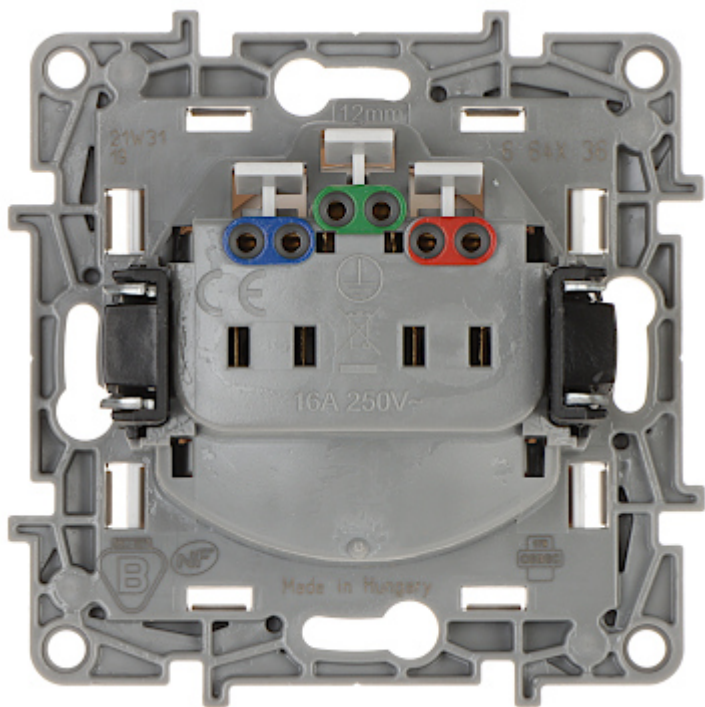

# SINGLE SOCKET OUTLET **LE-664536** Niloe 230 V 16 A LEGRAND

Net: **15.10 PLN** Gross: **18.57 PLN**

The LE-664536 single socket outlet is designed to fix with frame plates of the Niloe series.

## SPECIFICATION

Rated voltage:	230 V / 50 Hz
Maximal current load:	16 A
Grounding:	✓
Cable terminals:	automatic spring terminals
Socket type:	CEE 7/5
Protection shutters:	—
Application:	Niloe product series
Assembly:	Claw or screw mounting
Color:	White
Weight:	0.052 kg
Dimensions:	76 x 76 x 44 mm
Manufacturer / Brand:	LEGRAND
Guarantee:	2 years

View after removing the front panel:

Rear view:

Connectors: