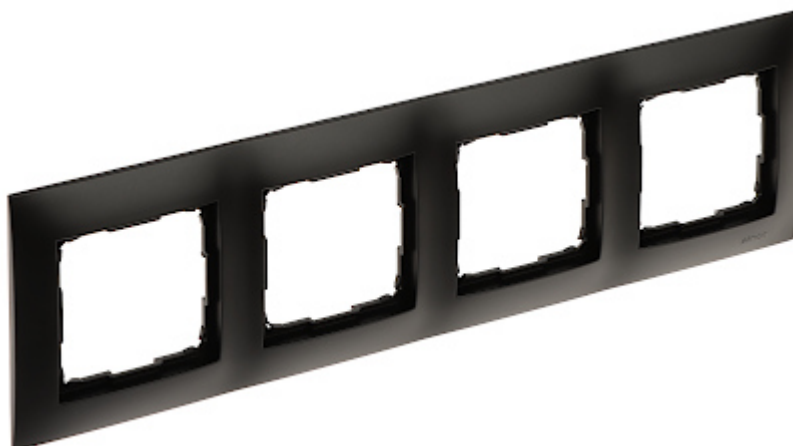

Code: DR4/49-SIMON54

## FRAME PLATE **DR4/49-SIMON54** Premium

Net: **4.91 EUR** Gross: **4.91 EUR**

4-gang frame plate for fitting on Simon 54 mechanisms. Possibility of vertical or horizontal mounting.

Depending on the needs, you can mount in the DR4/49-SIMON54 the equipment elements shown below as "Components of working with".

### SPECIFICATION

Application:	Simon 54 product series
Number of sections:	4
Assembly:	vertical, horizontal
Material:	Non-halogen plastic, PC
Color:	Matt black
"Index of Protection":	IP20 / IP44 (using frame seal)
Weight:	0.044 kg
Dimensions:	295 x 87 x 9.5 mm
Manufacturer / Brand:	KONTAKT Simon
Guarantee:	6 years