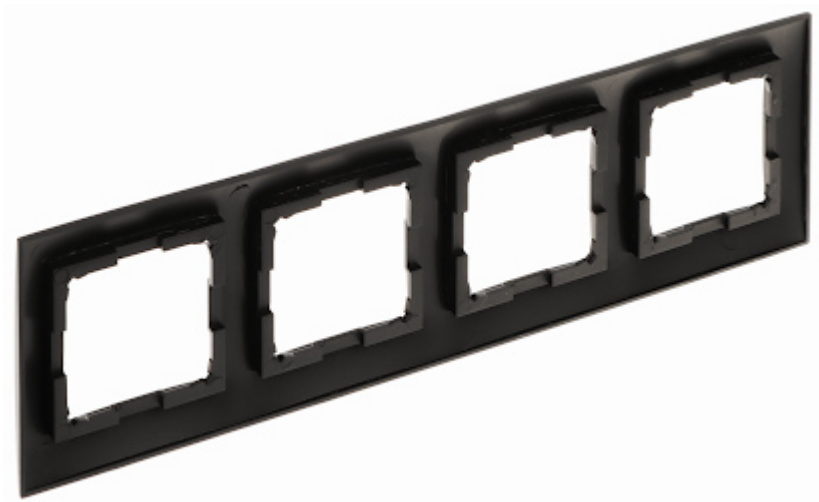

PACKAGE

Dimensions (L x W x H): 0x0x0 mm	Gross Weight: 0 kg