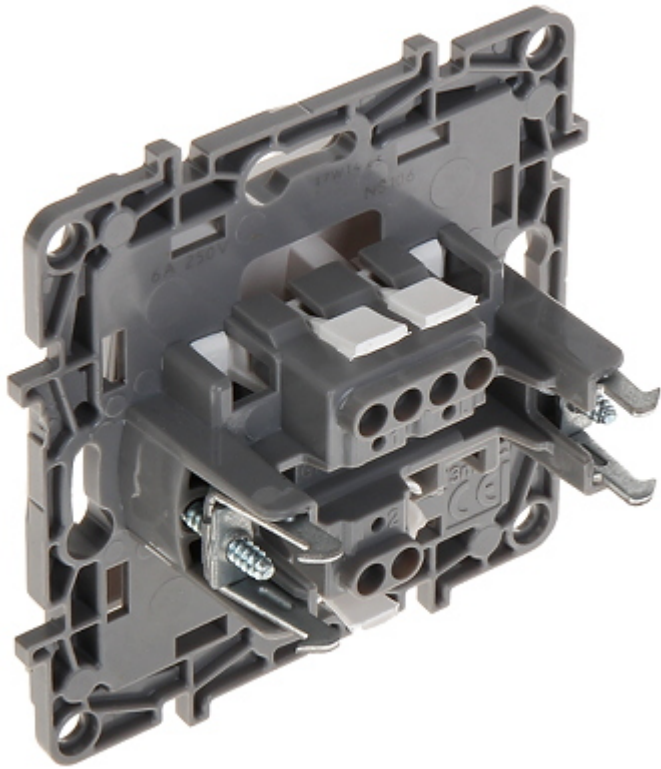

# SINGLE NO-NC CONTACT PUSH-BUTTON **LE-764507** Niloe 230 V 6 A LEGRAND

Net: **2.61 EUR** Gross: **2.61 EUR**

The single push-button is designed to fix with frame plates of the Niloe series. The LE-764507 can be used for example as bell push-button.

## SPECIFICATION

Device type:	Single NO-NC Contact Push-Button ( bell )
Rated voltage:	230 V / 50 Hz
Rated current:	6 A
Electrical cable:	max. 2 x 2.5 mm <sup>2</sup>
Connectors type:	automatic spring terminals
Application:	Niloe product series
Backlight:	—
Assembly:	Claw or screw mounting
"Index of Protection":	IP20
Housing:	Plastic
Color:	White - RAL9003
Weight:	0.038 kg
Dimensions:	76 x 76 x 45.5 mm
Manufacturer / Brand:	LEGRAND
Guarantee:	2 years

Dimensions: