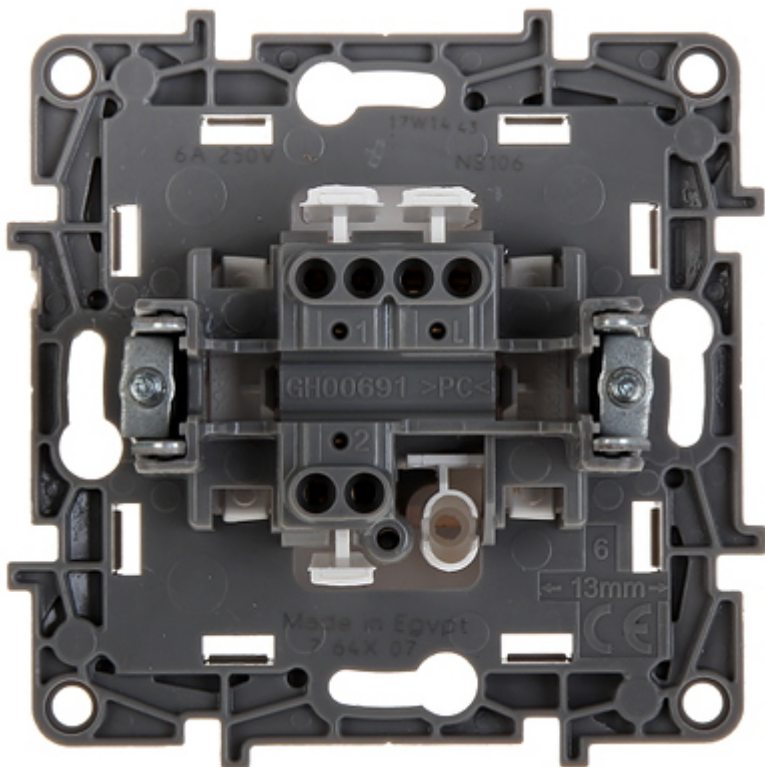

# SINGLE NO-NC CONTACT PUSH-BUTTON **LE-764507** Niloe 230 V 6 A LEGRAND

Net: **2.61 EUR** Gross: **2.61 EUR**

The single push-button is designed to fix with frame plates of the Niloe series. The LE-764507 can be used for example as bell push-button.

## SPECIFICATION

Device type:	Single NO-NC Contact Push-Button ( bell )
Rated voltage:	230 V / 50 Hz
Rated current:	6 A
Electrical cable:	max. 2 x 2.5 mm <sup>2</sup>
Connectors type:	automatic spring terminals
Application:	Niloe product series
Backlight:	—
Assembly:	Claw or screw mounting
"Index of Protection":	IP20
Housing:	Plastic
Color:	White - RAL9003
Weight:	0.038 kg
Dimensions:	76 x 76 x 45.5 mm
Manufacturer / Brand:	LEGRAND
Guarantee:	2 years

Dimensions: