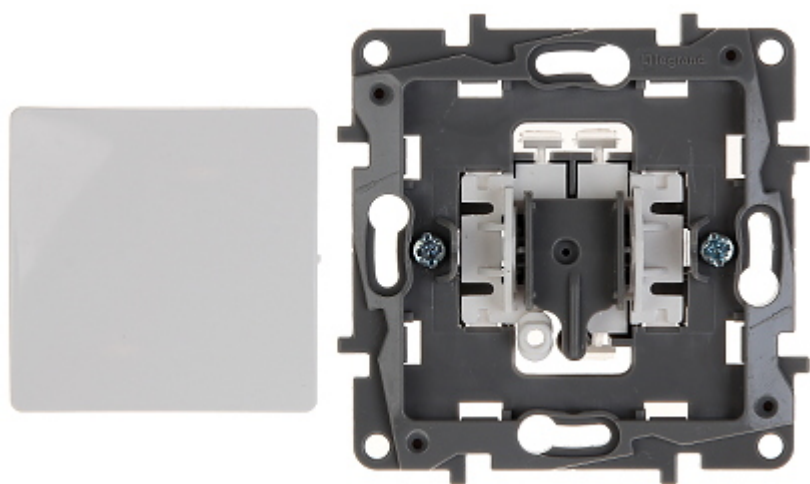

Front view:

Rear view:

DELTA-OPTI Monika Matysiak; <https://www.delta.poznan.pl>
POL; 60-713 Poznań; Graniczna 10
e-mail: delta-opti@delta.poznan.pl; tel: +(48) 61 864 69 60