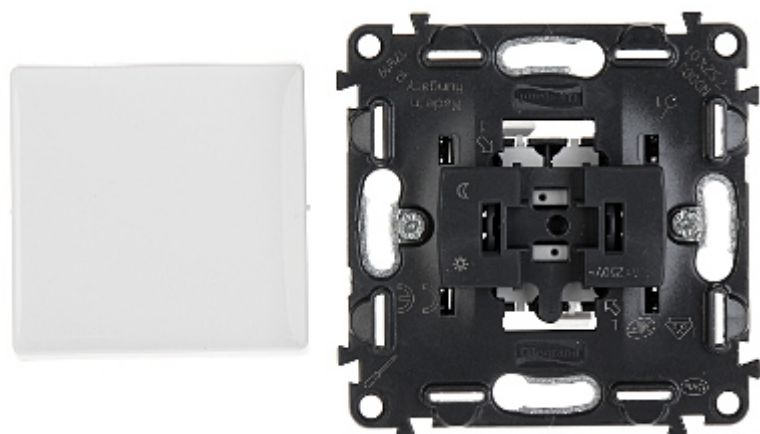

Code: LE-752101

ONE-WAY SWITCH **LE-752101** Valena Life 10 A LEGRAND

Net: **3.20 EUR** Gross: **3.94 EUR**

SPECIFICATION

Device type:	One-way Switch
Rated voltage:	230 V AC, 50/60 Hz
Rated current:	10 A
Connectors type:	automatic spring terminals
Application:	Valena Life product series
Assembly:	Claw or screw mounting
Housing:	Plastic
Color:	White
Weight:	0.066 kg
Dimensions:	75 x 75 x 42 mm
Manufacturer / Brand:	LEGRAND
Guarantee:	2 years

PRESENTATION

Front view:

Rear view: