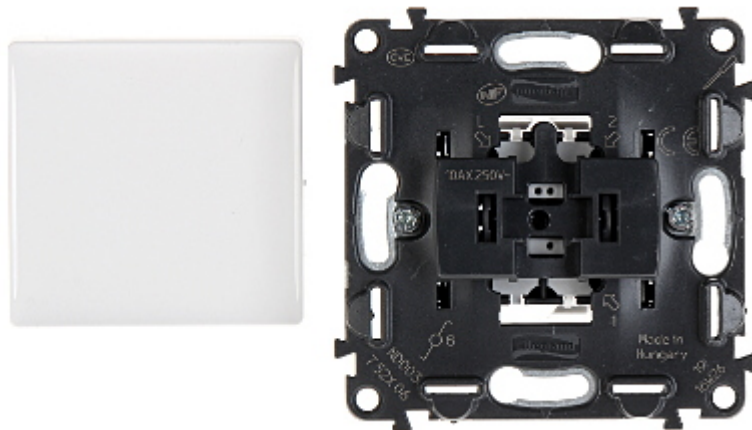

Code: LE-752106

## TWO-WAY SWITCH **LE-752106** Valena Life 10 A LEGRAND

Net: **4.35 EUR** Gross: **5.35 EUR**

### SPECIFICATION

Device type:	Two-way switch
Rated voltage:	230 V AC, 50/60 Hz
Rated current:	10 A
Connectors type:	automatic spring terminals
Application:	Valena Life product series
Assembly:	Claw or screw mounting
Housing:	Plastic
Color:	White
Weight:	0.068 kg
Dimensions:	75 x 75 x 42 mm
Manufacturer / Brand:	LEGRAND
Guarantee:	2 years

### PRESENTATION

Front view:

Rear view: