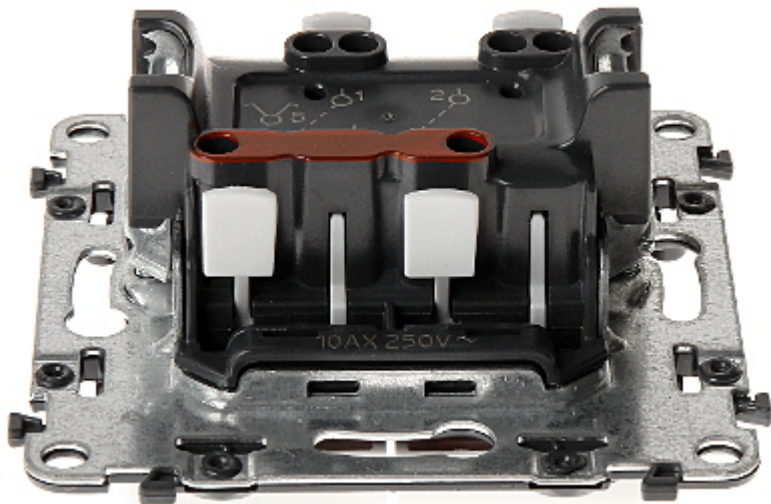

PACKAGE

Dimensions (L x W x H): 0x0x0 mm	Gross Weight: 0 kg