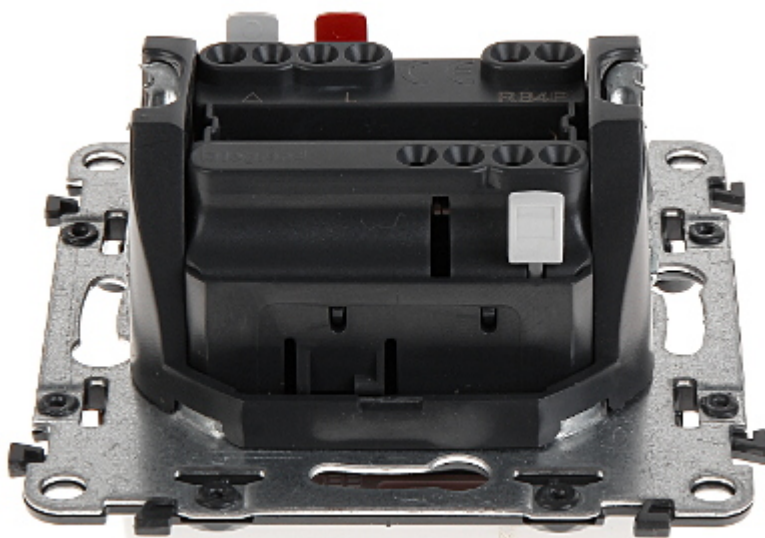

DELTA-OPTI Monika Matysiak; <https://www.delta.poznan.pl>
POL; 60-713 Poznań; Graniczna 10
e-mail: delta-opti@delta.poznan.pl; tel: +(48) 61 864 69 60