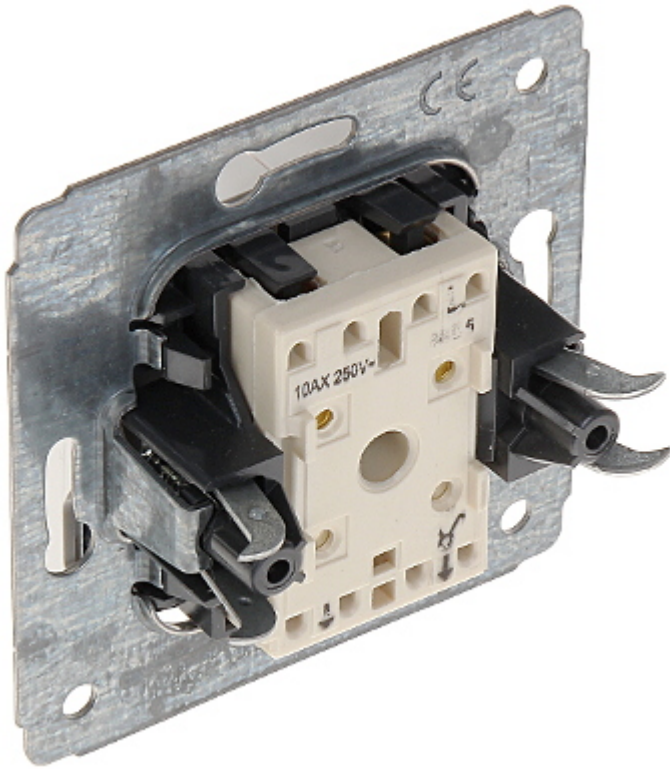

Code: LE-773605

TWO-GANG ONE-WAY SWITCH **LE-773605** Cariva 10 A LEGRAND

Net: **3.10 EUR** Gross: **3.81 EUR**

SPECIFICATION

Device type:	Two-gang one-way switch
Rated voltage:	230 V AC, 50/60 Hz
Rated current:	10 A
Connectors type:	Spring terminals
Application:	Cariva product series
Assembly:	Claw or screw mounting
Housing:	Plastic
Color:	White
Weight:	0.064 kg
Dimensions:	71 x 71 x 40 mm
Manufacturer / Brand:	LEGRAND
Guarantee:	2 years

PRESENTATION

Front view:

Rear view:

PACKAGE

Dimensions (L x W x H): 0x0x0 mm	Gross Weight: 0 kg
----------------------------------	--------------------