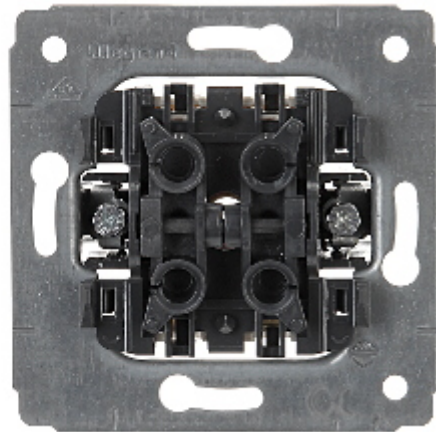

Code: LE-773605

TWO-GANG ONE-WAY SWITCH **LE-773605** Cariva 10 A LEGRAND

Net: **3.10 EUR** Gross: **3.81 EUR**

SPECIFICATION

Device type:	Two-gang one-way switch
Rated voltage:	230 V AC, 50/60 Hz
Rated current:	10 A
Connectors type:	Spring terminals
Application:	Cariva product series
Assembly:	Claw or screw mounting
Housing:	Plastic
Color:	White
Weight:	0.064 kg
Dimensions:	71 x 71 x 40 mm
Manufacturer / Brand:	LEGRAND
Guarantee:	2 years

PRESENTATION

Front view:

Rear view:

PACKAGE

Dimensions (L x W x H): 0x0x0 mm	Gross Weight: 0 kg
----------------------------------	--------------------