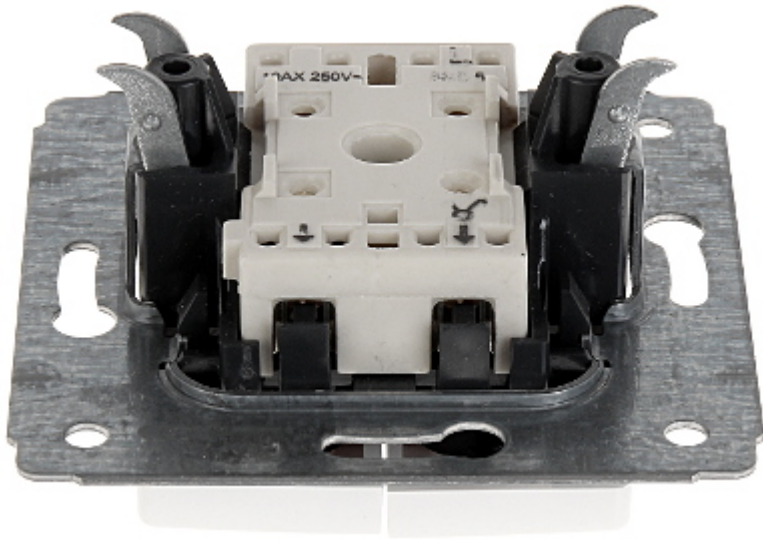

Code: LE-773605

TWO-GANG ONE-WAY SWITCH **LE-773605** Cariva 10 A LEGRAND

Net: **3.10 EUR** Gross: **3.81 EUR**

SPECIFICATION

Device type:	Two-gang one-way switch
Rated voltage:	230 V AC, 50/60 Hz
Rated current:	10 A
Connectors type:	Spring terminals
Application:	Cariva product series
Assembly:	Claw or screw mounting
Housing:	Plastic
Color:	White
Weight:	0.064 kg
Dimensions:	71 x 71 x 40 mm
Manufacturer / Brand:	LEGRAND
Guarantee:	2 years

PRESENTATION

Front view:

Rear view:

PACKAGE

Dimensions (L x W x H): 0x0x0 mm	Gross Weight: 0 kg
----------------------------------	--------------------