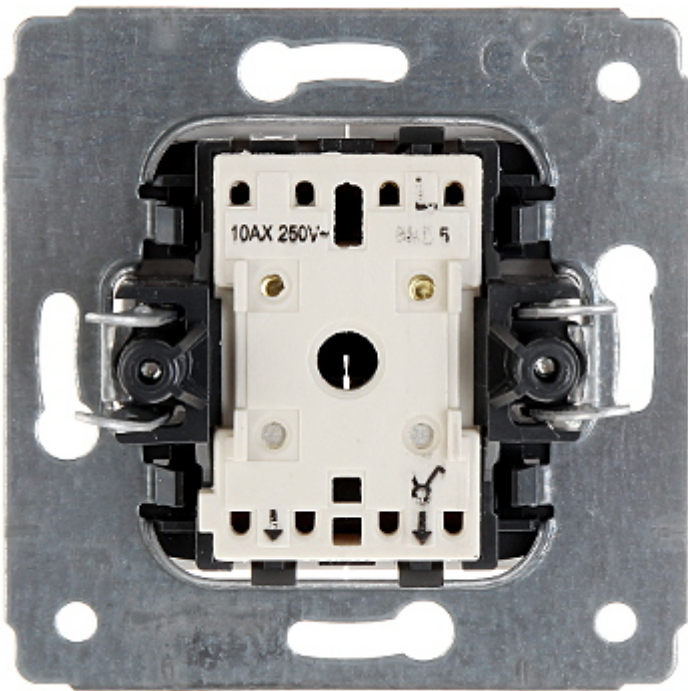

Code: LE-773605

TWO-GANG ONE-WAY SWITCH **LE-773605** Cariva 10 A LEGRAND

Net: **3.10 EUR** Gross: **3.81 EUR**

SPECIFICATION

Device type:	Two-gang one-way switch
Rated voltage:	230 V AC, 50/60 Hz
Rated current:	10 A
Connectors type:	Spring terminals
Application:	Cariva product series
Assembly:	Claw or screw mounting
Housing:	Plastic
Color:	White
Weight:	0.064 kg
Dimensions:	71 x 71 x 40 mm
Manufacturer / Brand:	LEGRAND
Guarantee:	2 years

PRESENTATION

Front view:

Rear view:

PACKAGE

Dimensions (L x W x H): 0x0x0 mm	Gross Weight: 0 kg
----------------------------------	--------------------