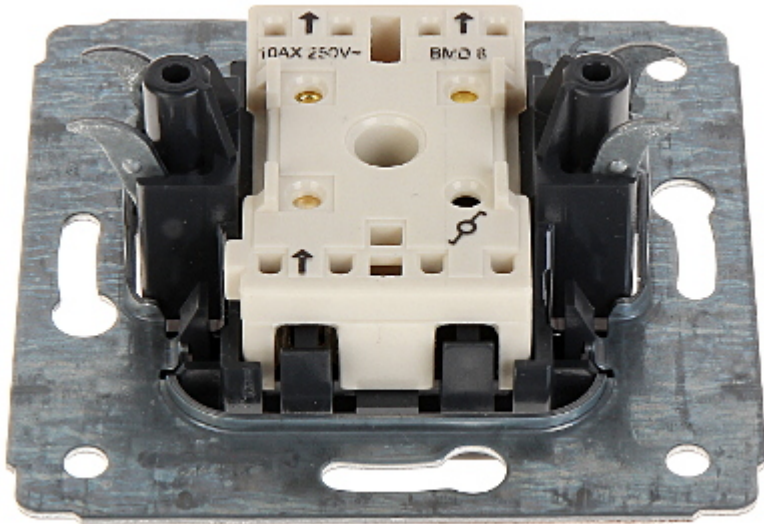

Code: LE-773606

TWO-WAY SWITCH **LE-773606** Cariva 10 A LEGRAND

Net: **3.68 EUR** Gross: **3.68 EUR**

SPECIFICATION

Device type:	Two-way Switch
Rated voltage:	230 V AC, 50/60 Hz
Rated current:	10 A
Connectors type:	automatic spring terminals
Application:	Cariva product series
Assembly:	Claw or screw mounting
Housing:	Plastic
Color:	White
Weight:	0.060 kg
Dimensions:	71 x 71 x 40 mm
Manufacturer / Brand:	LEGRAND
Guarantee:	2 years

PRESENTATION

Front view:

Rear view:

PACKAGE

Dimensions (L x W x H): 0x0x0 mm	Gross Weight: 0 kg
----------------------------------	--------------------