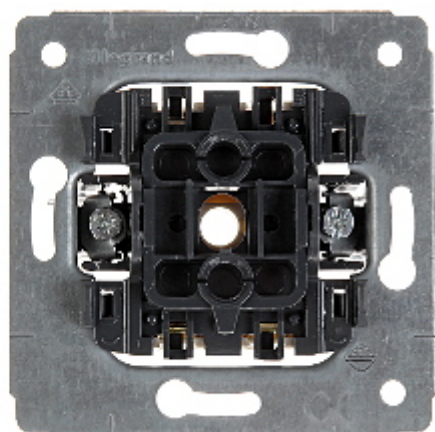

Code: LE-773606

TWO-WAY SWITCH **LE-773606** Cariva 10 A LEGRAND

Net: **3.68 EUR** Gross: **3.68 EUR**

SPECIFICATION

Device type:	Two-way Switch
Rated voltage:	230 V AC, 50/60 Hz
Rated current:	10 A
Connectors type:	automatic spring terminals
Application:	Cariva product series
Assembly:	Claw or screw mounting
Housing:	Plastic
Color:	White
Weight:	0.060 kg
Dimensions:	71 x 71 x 40 mm
Manufacturer / Brand:	LEGRAND
Guarantee:	2 years

PRESENTATION

Front view:

Rear view:

PACKAGE

Dimensions (L x W x H): 0x0x0 mm	Gross Weight: 0 kg
----------------------------------	--------------------