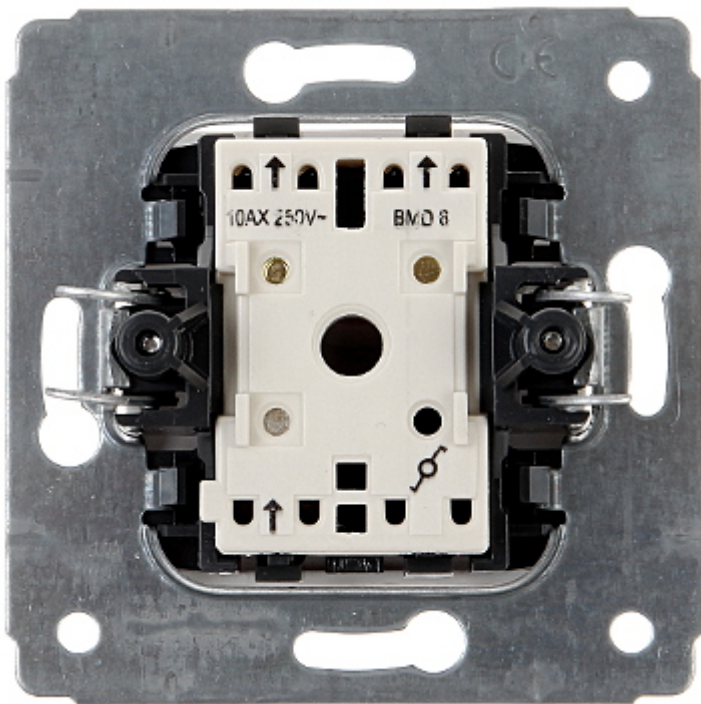

Code: LE-773606

TWO-WAY SWITCH **LE-773606** Cariva 10 A LEGRAND

Net: **3.68 EUR** Gross: **3.68 EUR**

SPECIFICATION

Device type:	Two-way Switch
Rated voltage:	230 V AC, 50/60 Hz
Rated current:	10 A
Connectors type:	automatic spring terminals
Application:	Cariva product series
Assembly:	Claw or screw mounting
Housing:	Plastic
Color:	White
Weight:	0.060 kg
Dimensions:	71 x 71 x 40 mm
Manufacturer / Brand:	LEGRAND
Guarantee:	2 years

PRESENTATION

Front view:

Rear view:

PACKAGE

Dimensions (L x W x H): 0x0x0 mm	Gross Weight: 0 kg
----------------------------------	--------------------