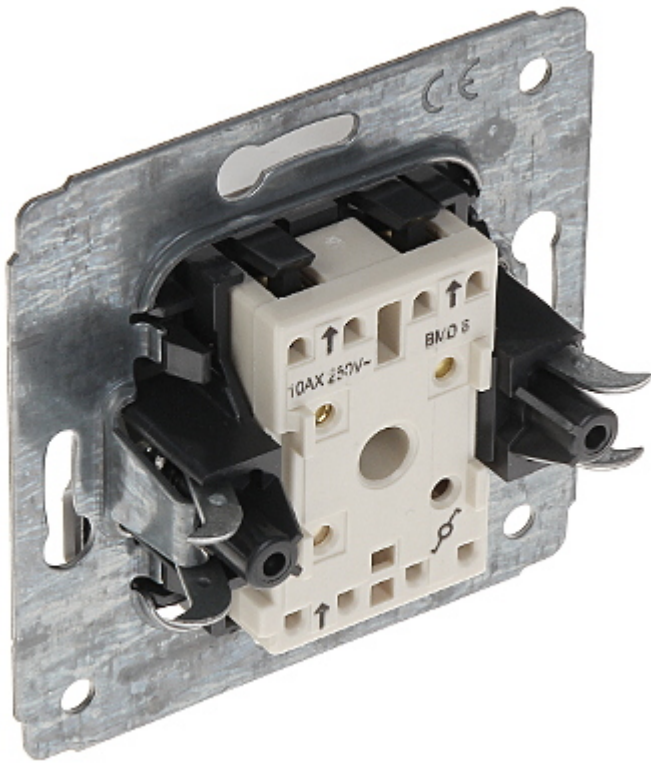

Code: LE-773606

TWO-WAY SWITCH **LE-773606** Cariva 10 A LEGRAND

Net: **3.68 EUR** Gross: **3.68 EUR**

SPECIFICATION

Device type:	Two-way Switch
Rated voltage:	230 V AC, 50/60 Hz
Rated current:	10 A
Connectors type:	automatic spring terminals
Application:	Cariva product series
Assembly:	Claw or screw mounting
Housing:	Plastic
Color:	White
Weight:	0.060 kg
Dimensions:	71 x 71 x 40 mm
Manufacturer / Brand:	LEGRAND
Guarantee:	2 years

PRESENTATION

Front view:

Rear view:

PACKAGE

Dimensions (L x W x H): 0x0x0 mm	Gross Weight: 0 kg
----------------------------------	--------------------